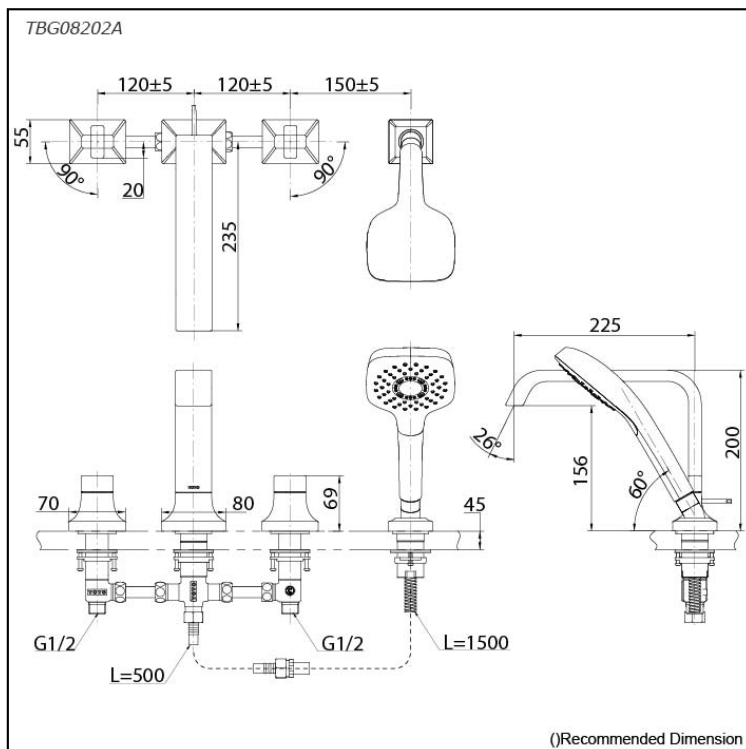

GC Series
Bath & Shower Set
(4-Holes)

Features

- Breadth and symbolism of classic design in a contemporary form
- Elegant design that stood the test of time while transitioning to a modern design that reflects the present day
- Easy Installation and Usage
- 1 mode function hand shower (COMFORT WAVE)
- The PVD finishes provides both beauty and strength, adding rich color to the bathroom space

Specifications

Material: Brass

Water Pressure: 0.05MPa~1.0MPa

Parts description

- **TBG08202A**
Bath & Shower Set
(4-Holes)

Flow Rate

TBG08202B

SPOUT

Flow Rate

TBG08202A

SHOWER