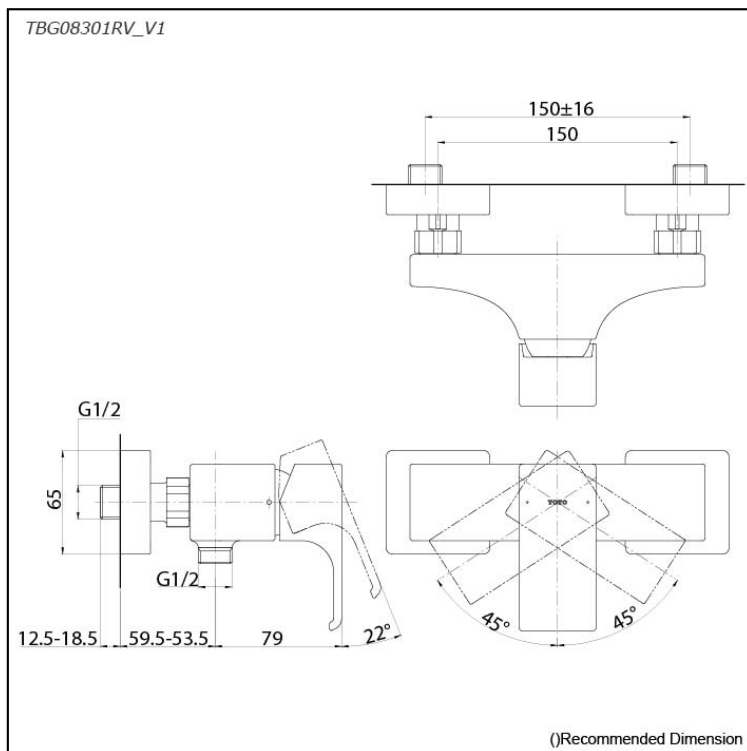

GC Series
Exposed Single Lever Shower Mixer

Features

- Breadth and symbolism of classic design in a contemporary form
- Elegant design that stood the test of time while transitioning to a modern design that reflects the present day
- Easy Installation and Usage
- Long lasting, COMFORT GLIDE mechanism for a smooth operation
- The PVD finishes provides both beauty and strength, adding rich color to the bathroom space

Specifications

Material: Brass

Water Pressure: 0.05MPa~1.0MPa

Parts description

- TBG08301RV_V1
Exposed Single Lever Shower Mixer

Flow Rate