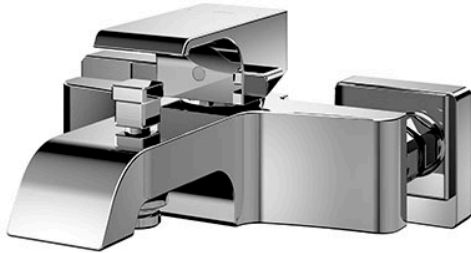

GC Series  
Exposed Single Lever Bath &  
Shower Mixer

### Features

- Breadth and symbolism of classic design in a contemporary form
- Elegant design that stood the test of time while transitioning to a modern design that reflects the present day
- Easy Installation and Usage
- Long lasting, COMFORT GLIDE mechanism for a smooth operation
- The PVD finishes provides both beauty and strength, adding rich color to the bathroom space

### Specifications

Material: Brass

Water Pressure: 0.05MPa~1.0MPa

### Parts description

- **TBG08302RV\_V1**  
Exposed Single Lever Bath & Shower Mixer