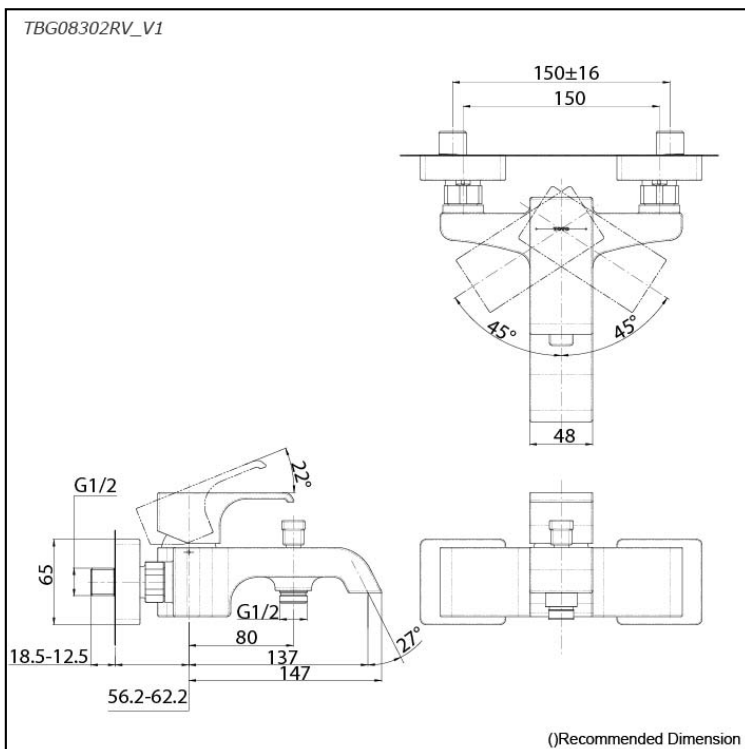

### Specifications

Material: Brass

Water Pressure: 0.05MPa~1.0MPa

### Parts description

- **TBG08302RV\_V1**  
Exposed Single Lever Bath & Shower Mixer

### Flow Rate