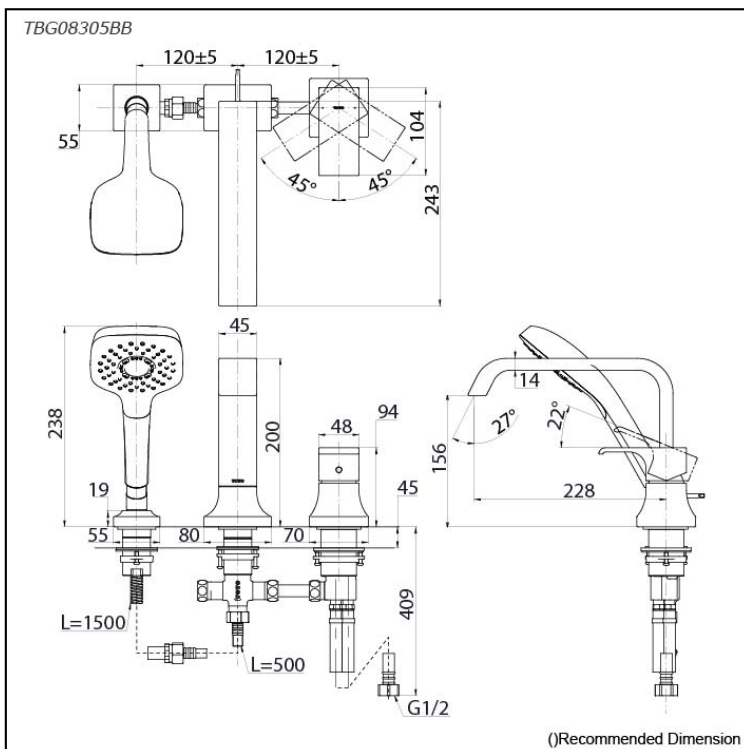

GC Series
Bath & Shower Set
(3-Holes)

Features

- Breadth and symbolism of classic design in a contemporary form
- Elegant design that stood the test of time while transitioning to a modern design that reflects the present day
- Easy Installation and Usage
- Long lasting, COMFORT GLIDE mechanism for a smooth operation
- 1 mode function hand shower (COMFORT WAVE)
- The PVD finishes provides both beauty and strength, adding rich color to the bathroom space

Specifications

Material: Brass

Water Pressure: 0.05MPa~1.0MPa

Parts description

- **TBG08305BB**
Bath & Shower Set
(3-Holes)

Flow Rate