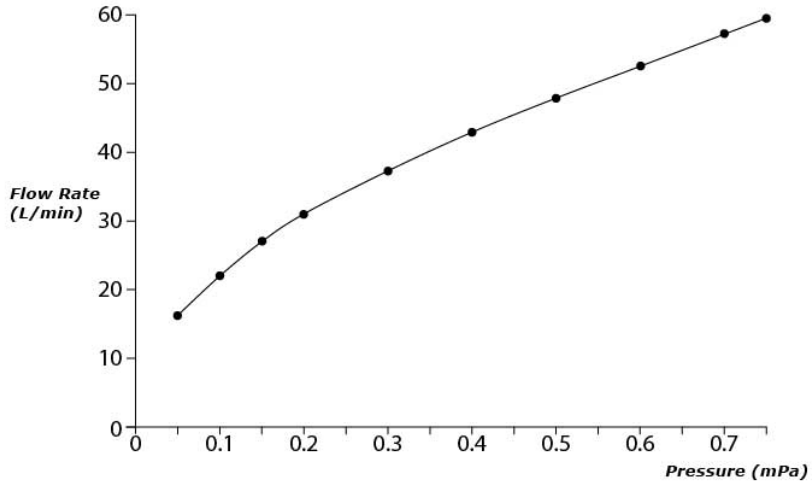

GF Series Bath & Shower Set (4-Holes)

Features

- Refined cylinder with fine finished inspire a high-end luxury feel
- Delicate workmanship develop a hairline and polished finish that generates a rich contrast in textures that provide delightful feel to the touch
- Easy Installation and Usage
- 1 mode function hand shower (COMFORT WAVE)
- The PVD finishes provides both beauty and strength, adding rich color to the bathroom space

Specifications

Material: Brass

Water Pressure: 0.05MPa~1.0MPa

Parts description

- **TBG11202A**
Bath & Shower Set
(4-Holes)

Flow Rate

TBG11202B

SPOUT