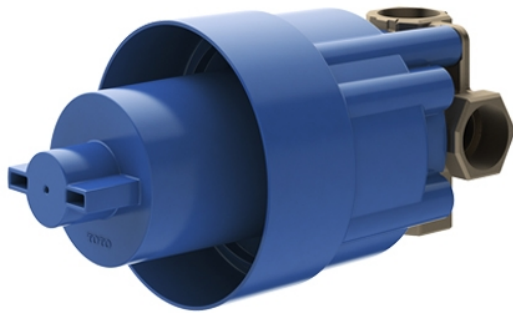

G Selection Showers 3 Way Diverter (w/ Stop Valve)

Features

- Easy Installation

Specifications

Valve: Bronze

Parts description

- **TBN01101B**
3 Way Diverter (w/ Stop Valve)