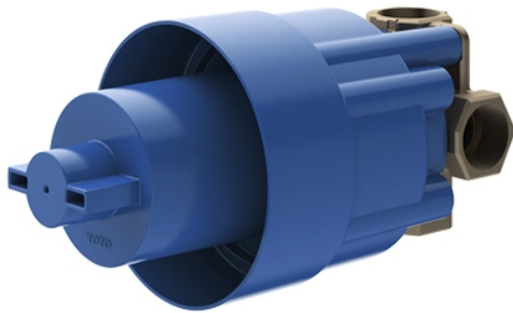

### G Selection Showers 3 Way Diverter (w/o Stop Valve)

## Specifications

Valve: Bronze

## Parts description

- **TBN01103B**  
3 Way Diverter (w/o Stop Valve)