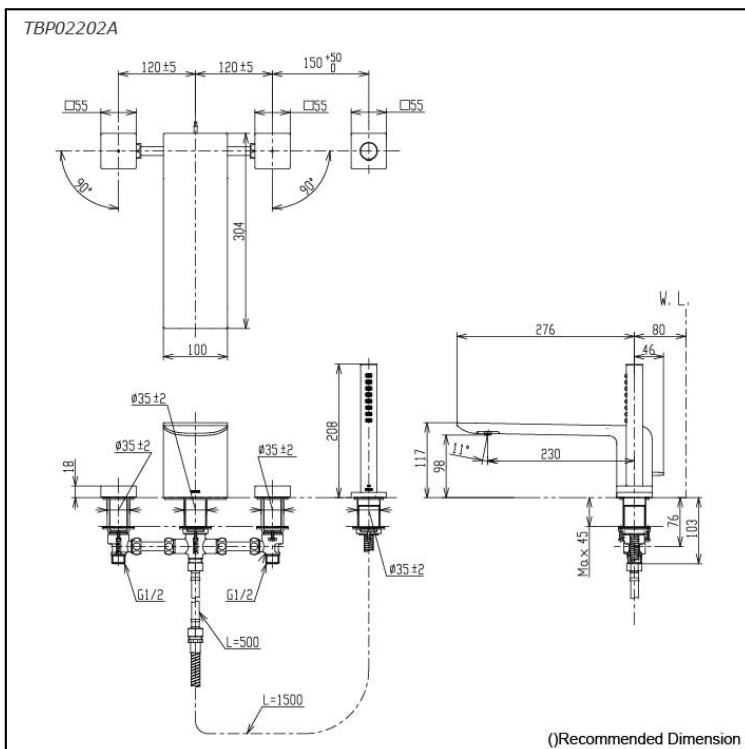

### Specifications

Finish: Chrome  
 Material: Brass (Faucet)  
 Brass (Hand Shower)  
 Water Pressure: 0.05MPa~0.5MPa

### Parts description

- **TBP02202A**  
Bath & Shower Set (4-Holes)