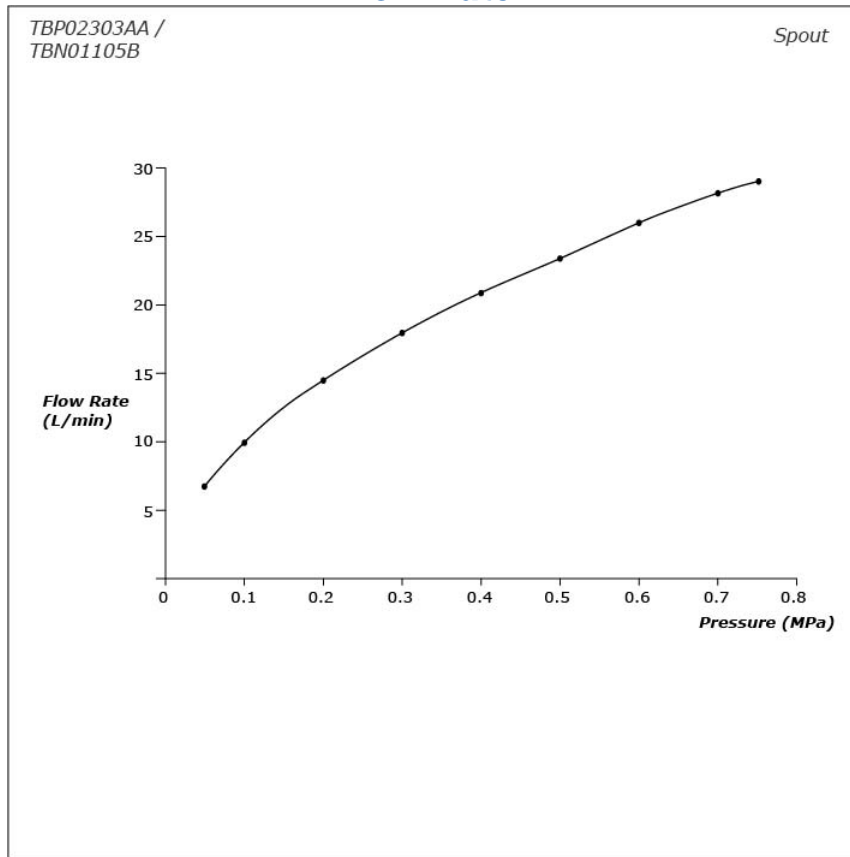

ZL Series
Floor-Standing Bath & Shower Set

Features

- Design Concept is Gorgeous and Organic
- 1 mode function hand shower (Round Shape, Comfort Wave)

Specifications

Finish: Chrome
 Material: Brass (Faucet)
 Brass (Hand Shower)
 Water Pressure: 0.05MPa~1.0MPa

Parts description

- **TBP02303AA**
Floor-Standing Bath & Shower Set
- **TBN01105B**
Floor Standing Bathtub Filler Base

Flow Rate

Flow Rate