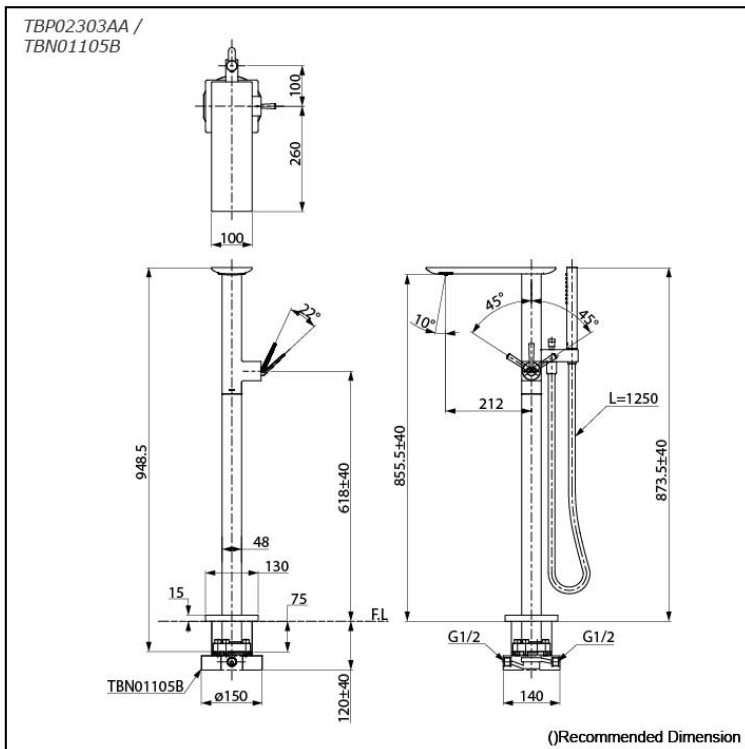

ZL Series
Floor-Standing Bath & Shower Set

Features

- Design Concept is Gorgeous and Organic
- 1 mode function hand shower (Round Shape, Comfort Wave)

Specifications

Finish: Chrome
 Material: Brass (Faucet)
 Brass (Hand Shower)
 Water Pressure: 0.05MPa~1.0MPa

Parts description

- **TBP02303AA**
Floor-Standing Bath & Shower Set
- **TBN01105B**
Floor Standing Bathtub Filler Base

Flow Rate

Flow Rate