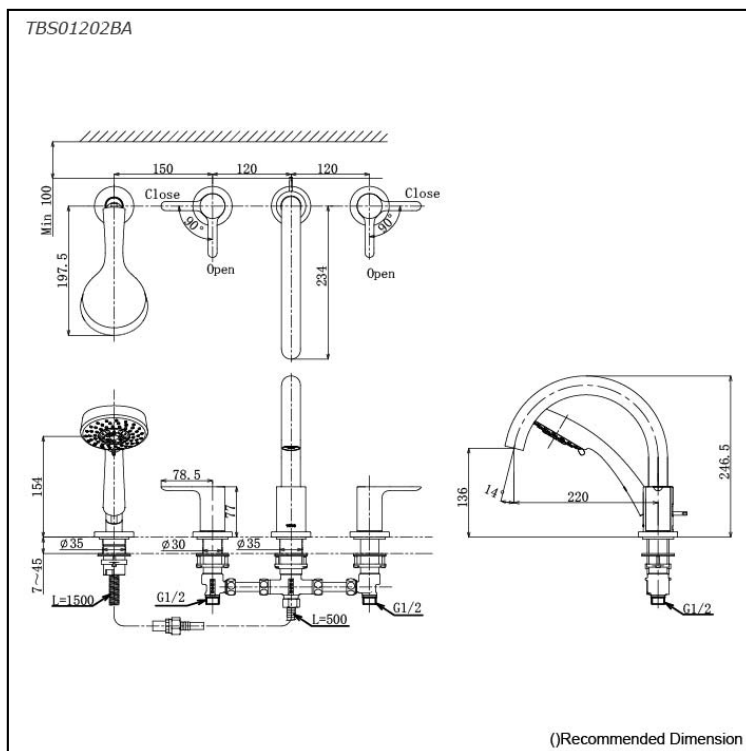

LB Series
Bath & Shower Set
(4-Holes)

Features

- Design Concept is Life and Branch
- TOTO original cartridge for smooth control
- 5 mode function standard design hand shower
- High corrosion resistance plating
- Safety Control with heat insulating handle

Specifications

Finish:	Chrome
Material:	Brass (Faucet) Plastic (Hand Shower)
Water Pressure:	0.1Mpa~1.0Mpa

Parts description

- **TBS01202BA**
Bath & Shower Set (4-Holes)

Flow Rate