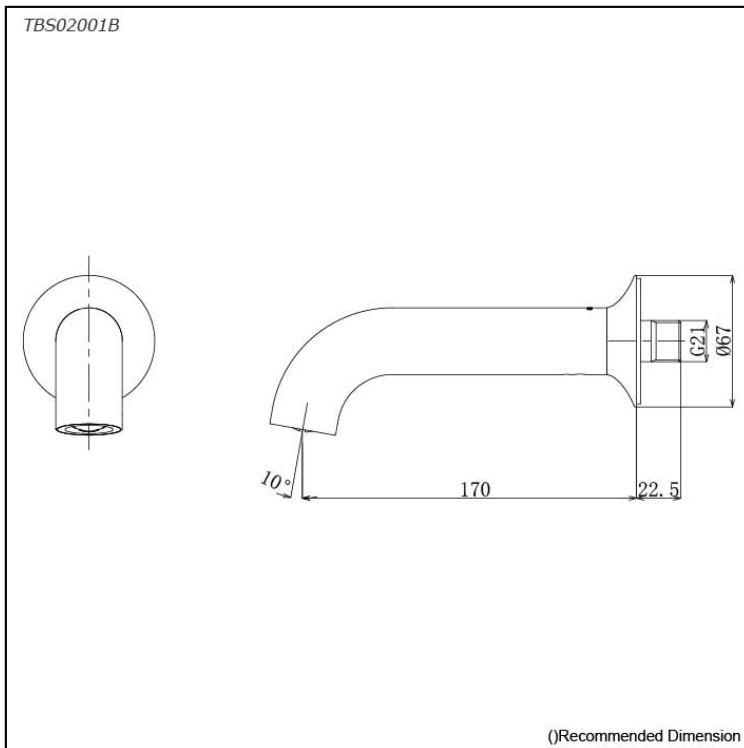

LN Series
Bath Spout

Features

- Design Concept is Life and Nostalgia
- High corrosion resistance plating

Specifications

Finish: Chrome

Material: Brass

Parts description

- **TBS02001B**
Bath Spout

Flow Rate

TBS02001B