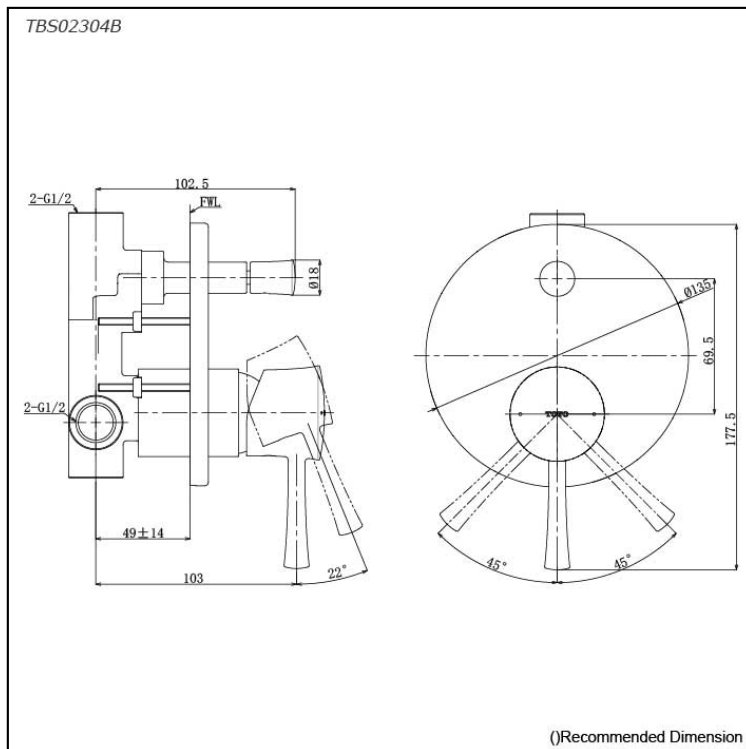

LN Series
Single Lever Shower Mixer with Diverter
(w/ valve)

Features

- Design Concept is Life and Nostalgia
- TOTO original cartridge for smooth control
- High corrosion resistance plating

Specifications

Finish: Chrome

Material: Brass

Parts description

- **TBS02304B**
Single Lever Shower Mixer with Diverter (w/ valve)

Flow Rate

TBS02304B