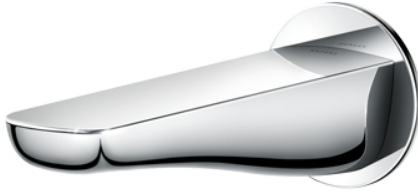

LF Series
Bath Spout

Features

- Design Concept is Life and Flex.

Specifications

Finish: Chrome
Material: Brass

Parts description

- **TBS03001B**
Bath Spout

Flow Rate