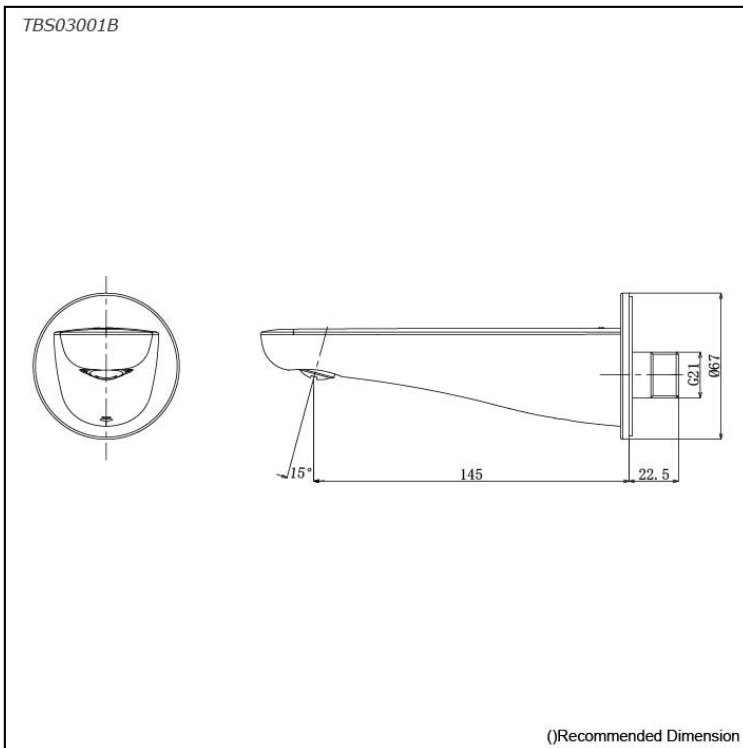

LF Series
Bath Spout

Features

- Design Concept is Life and Flex.

Specifications

Finish: Chrome
Material: Brass

Parts description

- **TBS03001B**
Bath Spout

Flow Rate