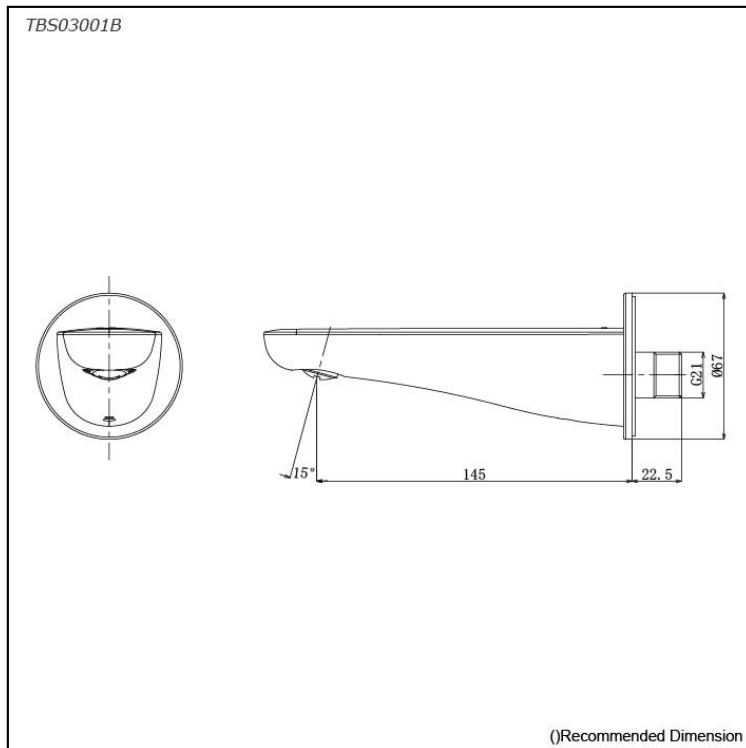

LF Series
Bath Spout

Features

- Design Concept is Life and Flex.

Specifications

Finish: Chrome
Material: Brass

Parts description

- **TBS03001B**
Bath Spout

Flow Rate