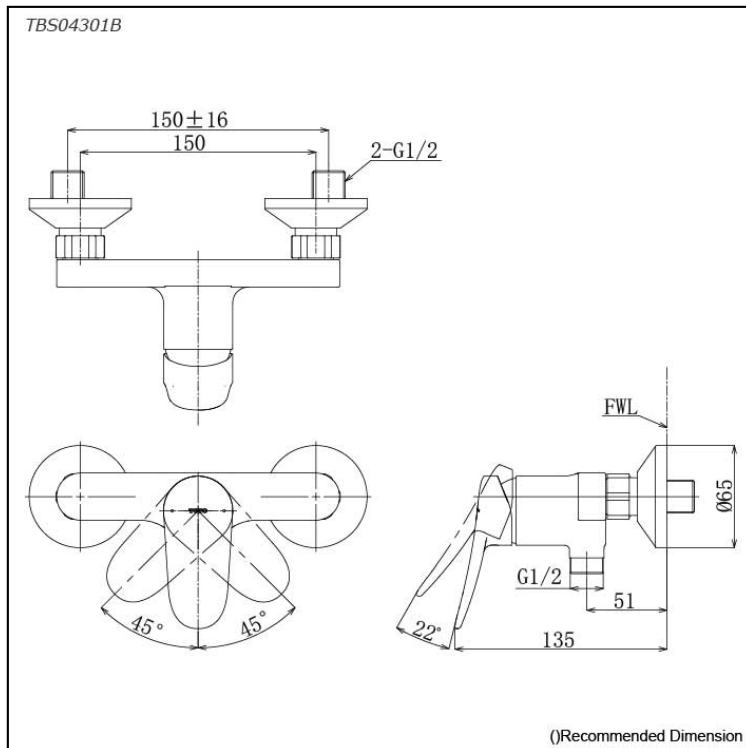

LF Series
Exposed Single Lever Shower Mixer

Features

- Design Concept is Life and Flex.
- TOTO original cartridge for smooth control
- High corrosion resistance plating

Specifications

Finish: Chrome

Material: Brass

Parts description

- **TBS04301B**
Exposed Single Lever Shower Mixer

Flow Rate

TBS04301B