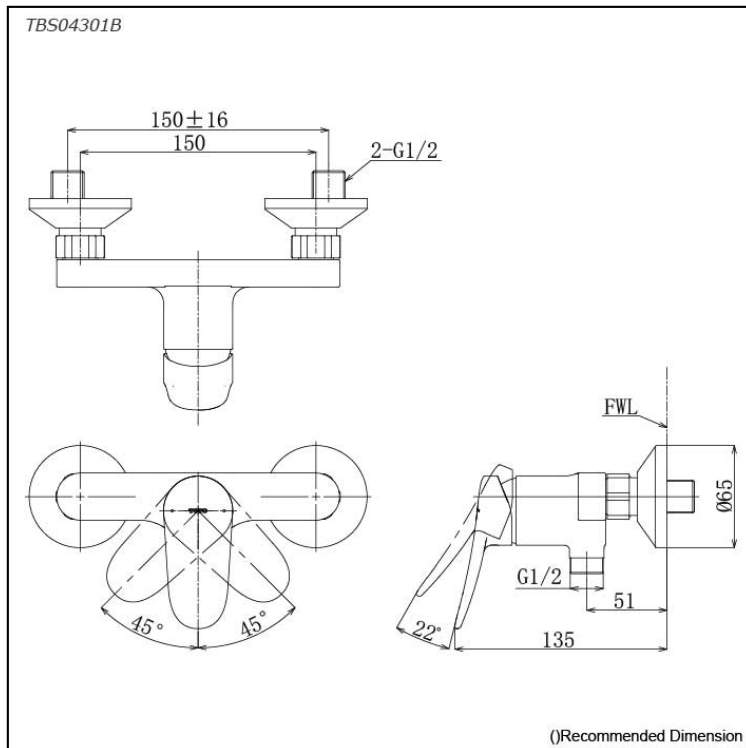

LF Series
Exposed Single Lever Shower Mixer

Features

- Design Concept is Life and Flex.
- TOTO original cartridge for smooth control
- High corrosion resistance plating

Specifications

Finish: Chrome
Material: Brass

Parts description

- **TBS04301B**
Exposed Single Lever Shower Mixer

Flow Rate

TBS04301B