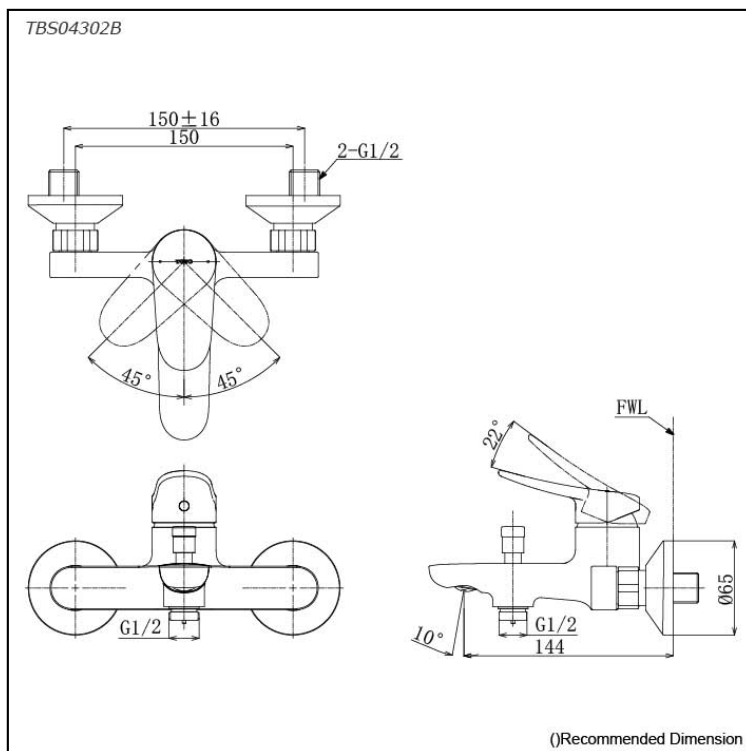

LF Series
Exposed Single Lever Bath &
Shower Mixer

Features

- Design Concept is Life and Flex.
- TOTO original cartridge for smooth control
- High corrosion resistance plating

Specifications

Finish: Chrome

Material: Brass

Parts description

- **TBS04302B**
Exposed Single Lever Bath & Shower Mixer

Flow Rate

TBS04302B