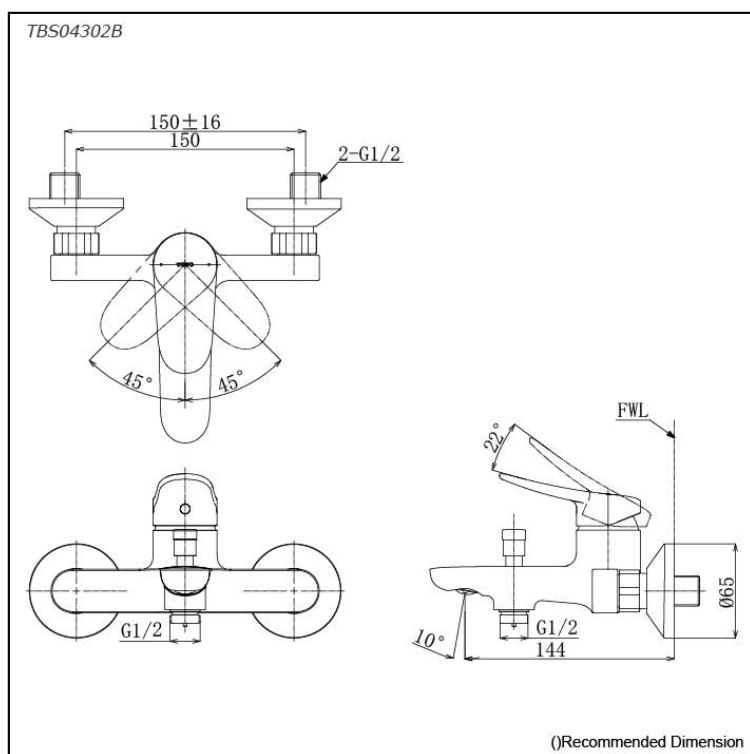

### Parts description

- **TBS04302B**  
Exposed Single Lever Bath & Shower Mixer

### Flow Rate

TBS04302B