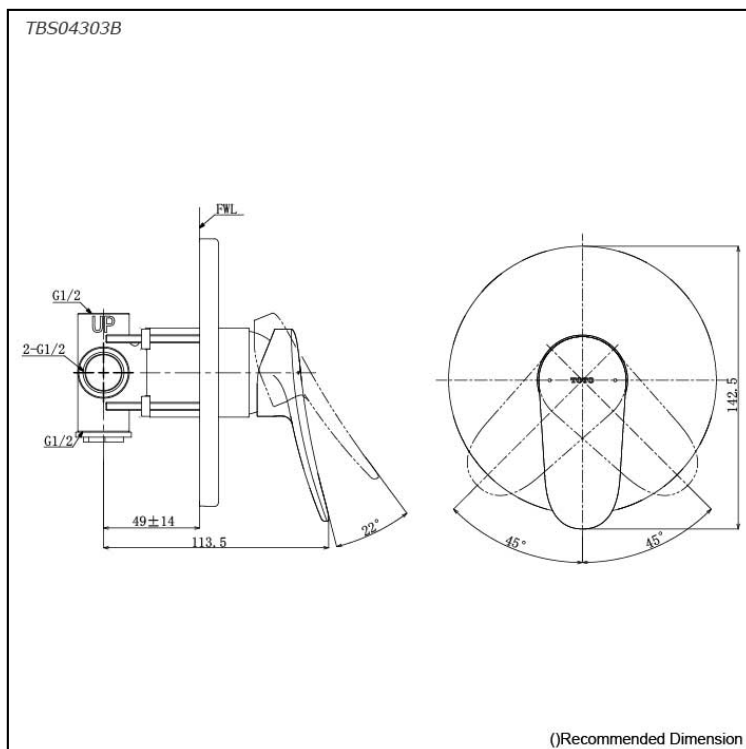

*LF Series
Single Lever Shower Mixer
(w/ valve)*

Features

- Design Concept is Life and Flex.
- TOTO original cartridge for smooth control
- High corrosion resistance plating

Specifications

Finish: Chrome

Material: Brass

Parts description

- **TBS04303B**
Single Lever Shower Mixer (w/ valve)

Flow Rate

TBS04303B