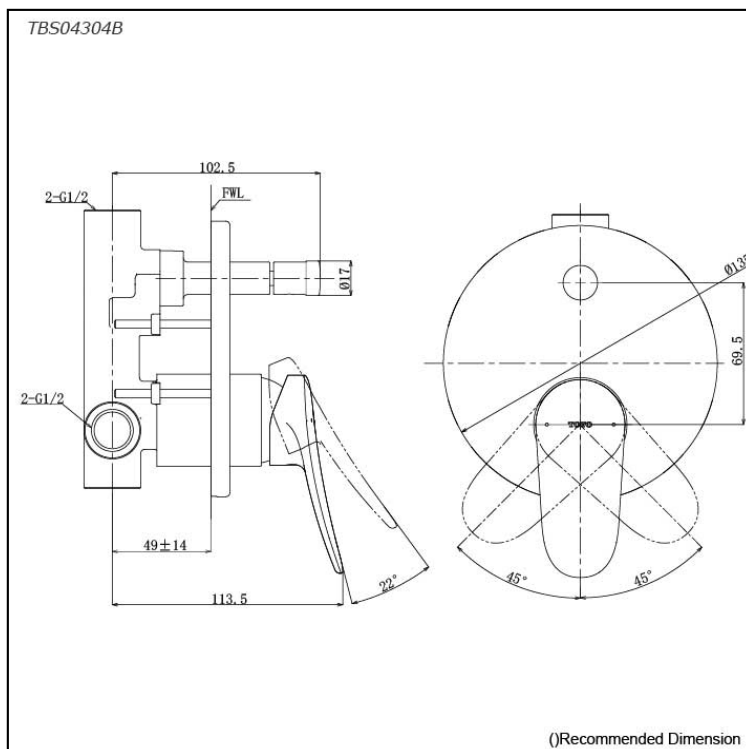

*LF Series
Single Lever Shower Mixer with Diverter
(w/ valve)*

Features

- Design Concept is Life and Flex.
- TOTO original cartridge for smooth control
- High corrosion resistance plating

Specifications

Finish: Chrome

Material: Brass

Parts description

- **TBS04304B**
Single Lever Shower Mixer with Diverter
(w/ valve)

Flow Rate

TBS04304B