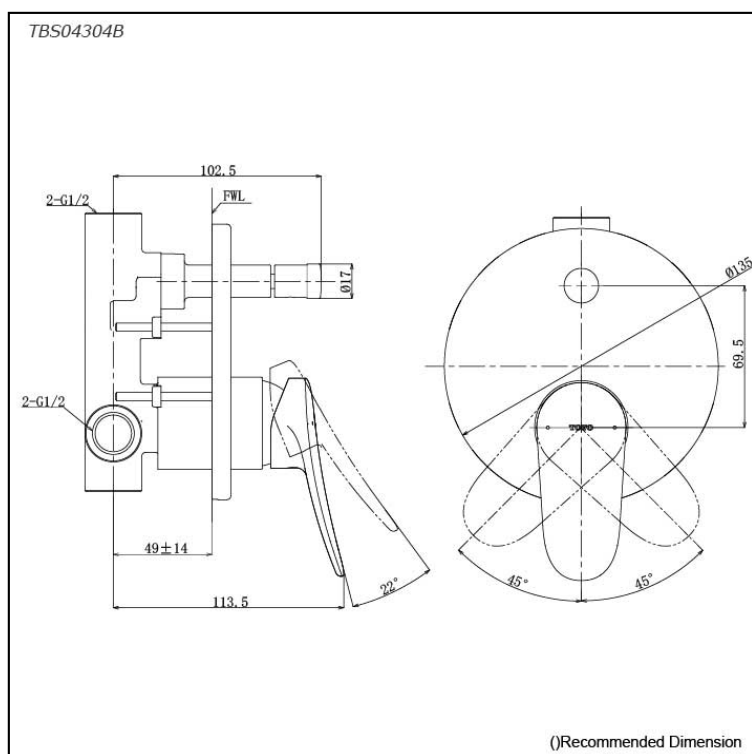

*LF Series
Single Lever Shower Mixer with Diverter
(w/ valve)*

Features

- Design Concept is Life and Flex.
- TOTO original cartridge for smooth control
- High corrosion resistance plating

Specifications

Finish: Chrome

Material: Brass

Parts description

- **TBS04304B**
Single Lever Shower Mixer with Diverter
(w/ valve)

Flow Rate

TBS04304B