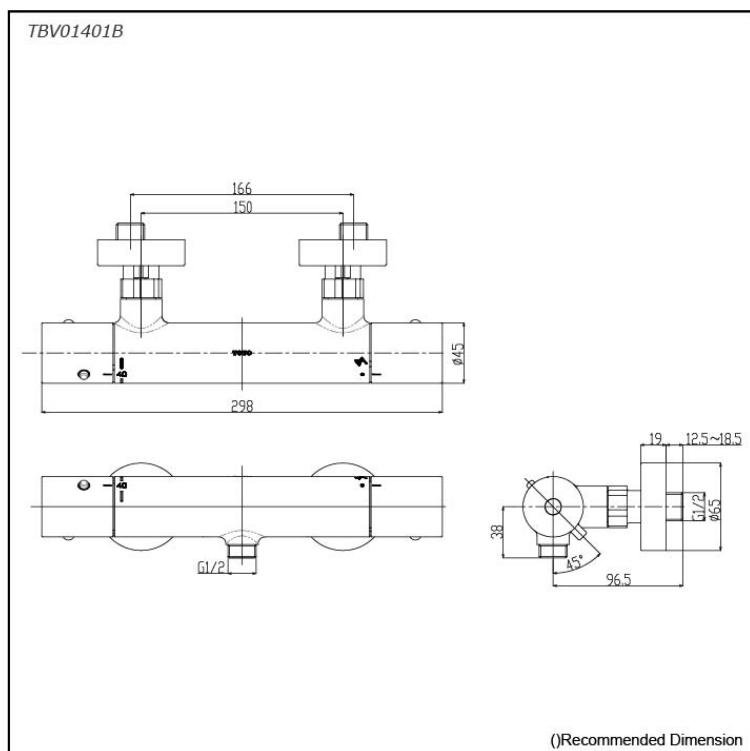

G Selection Showers
Thermostat Shower (Shower)

Features

- Good Design with compact and slim body
- SMA Thermostat valve with heat insulation

Specifications

Finish: Chrome

Material: Brass

Water Pressure: 0.05MPa~0.5MPa

Parts description

- **TBV01401B**
Thermostat Shower (Shower)

Flow Rate

TBV01401B