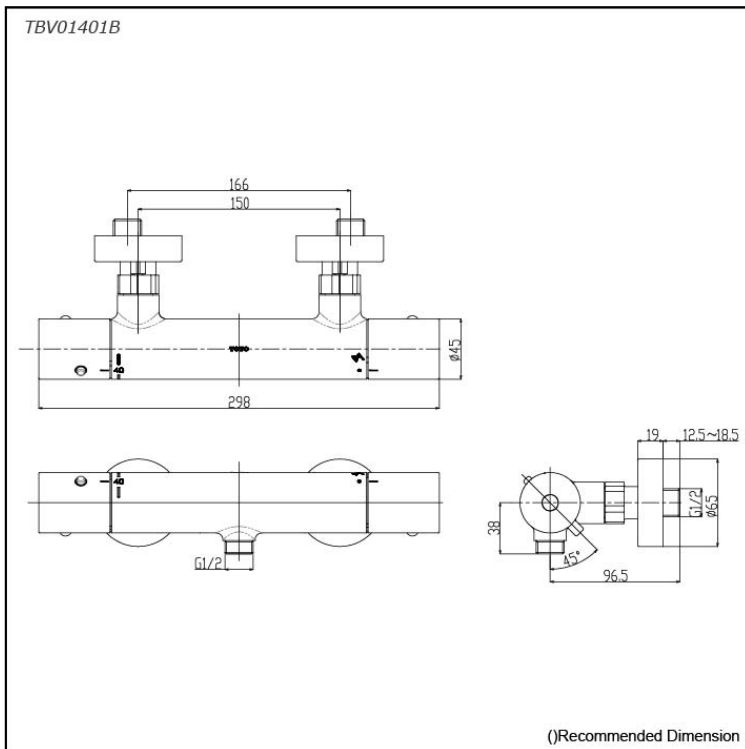

G Selection Showers
Thermostat Shower (Shower)

Features

- Good Design with compact and slim body
- SMA Thermostat valve with heat insulation

Specifications

Finish: Chrome
Material: Brass
Water Pressure: 0.05MPa~0.5MPa

Parts description

- **TBV01401B**
Thermostat Shower (Shower)

Flow Rate

TBV01401B