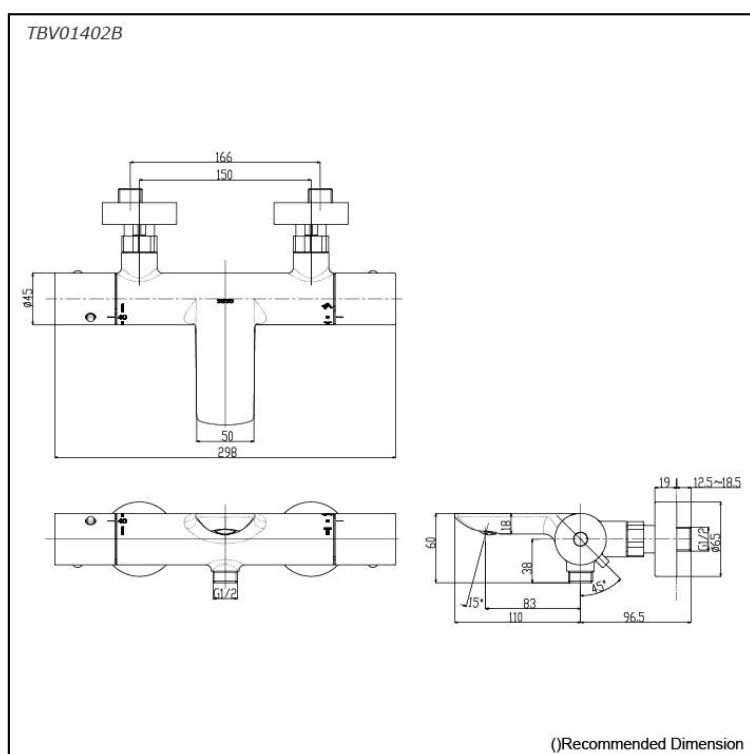

G Selection Showers
Thermostat Shower
(Shower & Bath)

Features

- Good Design with compact and slim body
- SMA Thermostat valve with heat insulation

Specifications

Finish: Chrome
Material: Brass
Water Pressure: 0.05MPa~0.5MPa

Parts description

- **TBV01402B**
Thermostat Shower (Shower & Bath)

Flow Rate

TBV01402B