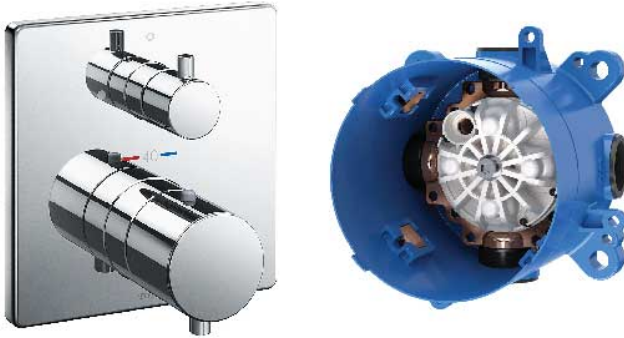

*G Selection Showers
Thermostat Controller
with On/Off Valve (Square)*

Features

- Good Design with compact and thin plate
- SMA Thermostat valve with heat insulation

Specifications

Plate Material : Brass

Valve Material: Brass

Parts description

- **TBV02403B**
Thermostat Controller with On/Off Valve (Square)
- **TBN01001B**
Concealed Box