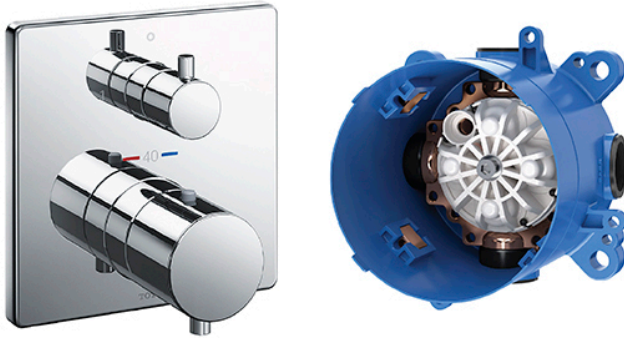

G Selection Showers
Thermostat Controller
with Diverter (Square)

Features

- Good Design with compact and thin plate
- SMA Thermostat valve with heat insulation

Specifications

Plate Material : Brass

Valve Material: Brass

Parts description

- **TBV02404B**
Thermostat Controller with Diverter
(Square)
- **TBN01001B**
Concealed Box