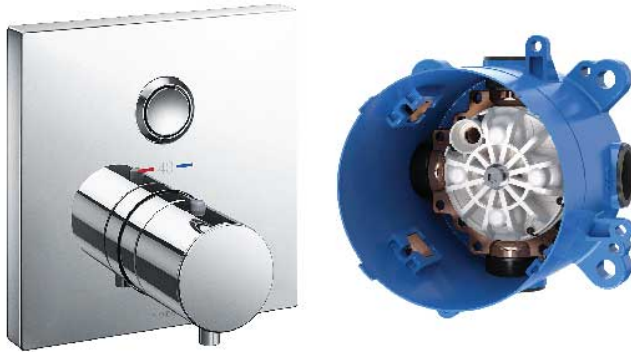

G Selection Showers  
Thermostat Controller with On/Off Valve  
(Touch Type / Square)

### Features

- Easy control with touch type button
- SMA Thermostat valve with heat insulation

### Specifications

Plate Material : ABS Plastic

Valve Material: Brass

### Parts description

- **TBV02405B**  
Thermostat Controller with On/Off Valve  
(Touch Type) (Square)
- **TBN01001B**  
Concealed Box