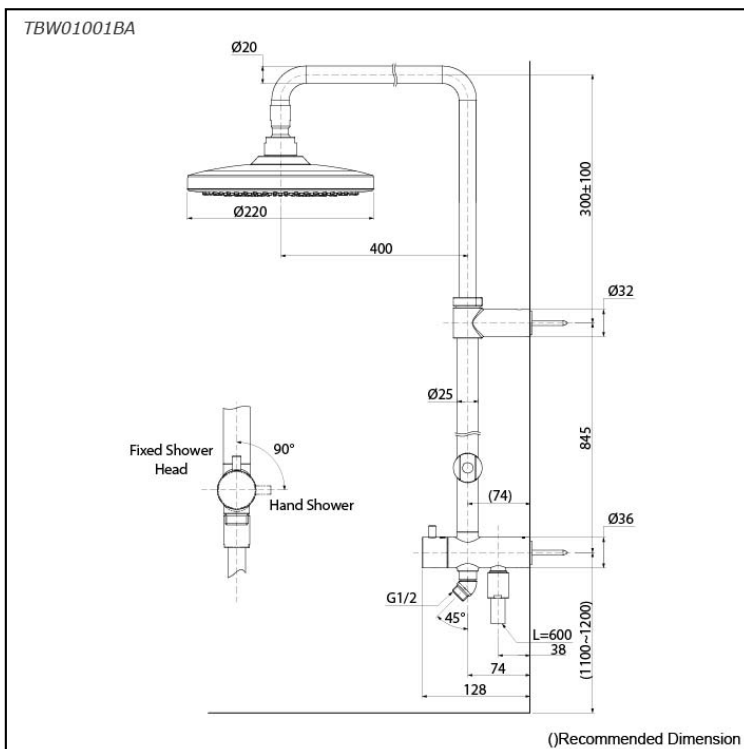

G Selection
Shower Column (1 mode)
(w/o Hand Shower) (w/o Spout)

Features

- 1 mode function, Round shape over head shower (COMFORT WAVE)
- Safety with anti-drop mechanism
- Adjustable Height for over head shower

Specifications

Finish:	Chrome
Material:	Brass (Body) Plastic (Shower)
Water Pressure:	0.05MPa~1.0MPa
Dimension:	Diameter: 220mm
Shape Shower Head:	Round

Parts description

- **TBW01001BA**
Shower Column (1 mode)
(w/o Hand Shower) (w/o Spout)

Flow Rate