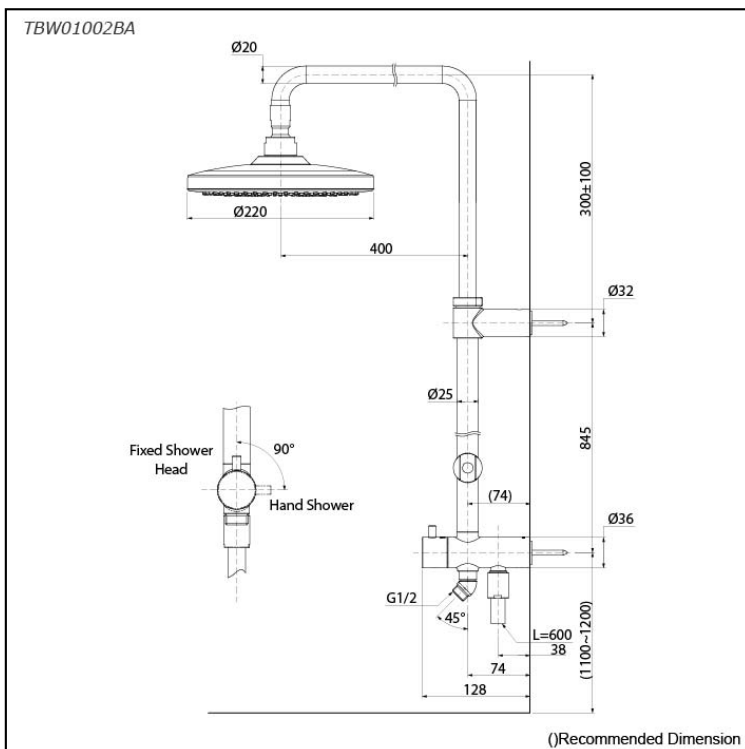

### Features

- 2 mode functions, Round shape over head shower (COMFORT WAVE, WARM SPA)
- Safety with anti-drop mechanism
- Adjustable Height for over head shower

### Specifications

Finish:	Chrome
Material:	Brass (Body) Plastic (Shower)
Water Pressure:	0.05MPa~1.0MPa
Dimension:	Diameter: 220mm
Shape Shower Head:	Round

### Parts description

- **TBW01002BA**  
 Shower Column (2 mode)  
 (w/o Hand Shower) (w/o Spout)