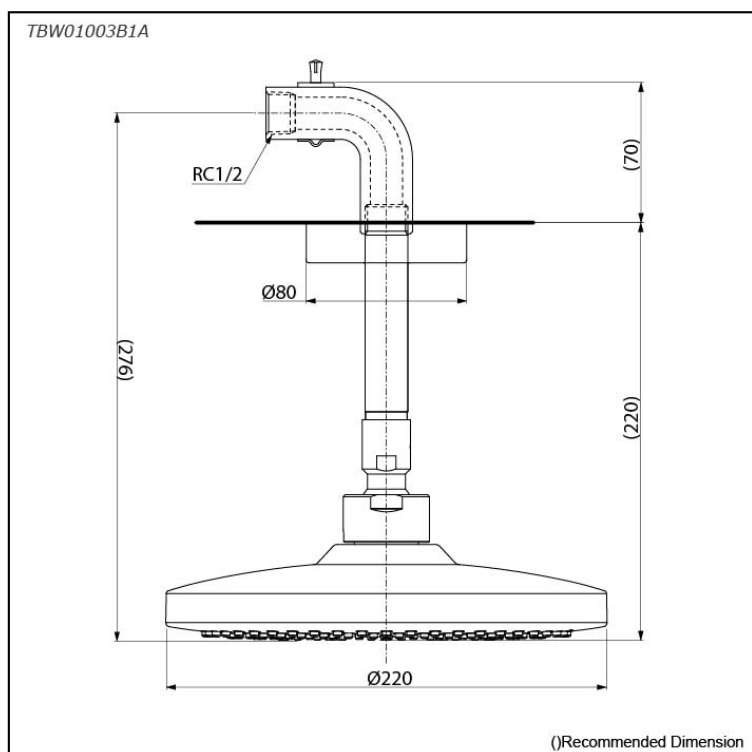

*G Selection
Fixed Shower Head
(Ceiling Type)*

Features

- 1 mode function, Round shape fixed shower head (COMFORT WAVE)

Specifications

Water Pressure:	0.05 Mpa ~ 1.0 Mpa
Finish:	Chrome
Material:	Brass (Body) ABS Plastic (Shower)
Size:	Diameter: 220mm
Shape:	Round

Parts description

- **TBW01003B1A**
Fixed Shower Head (Ceiling Type) (1 mode)

Flow Rate