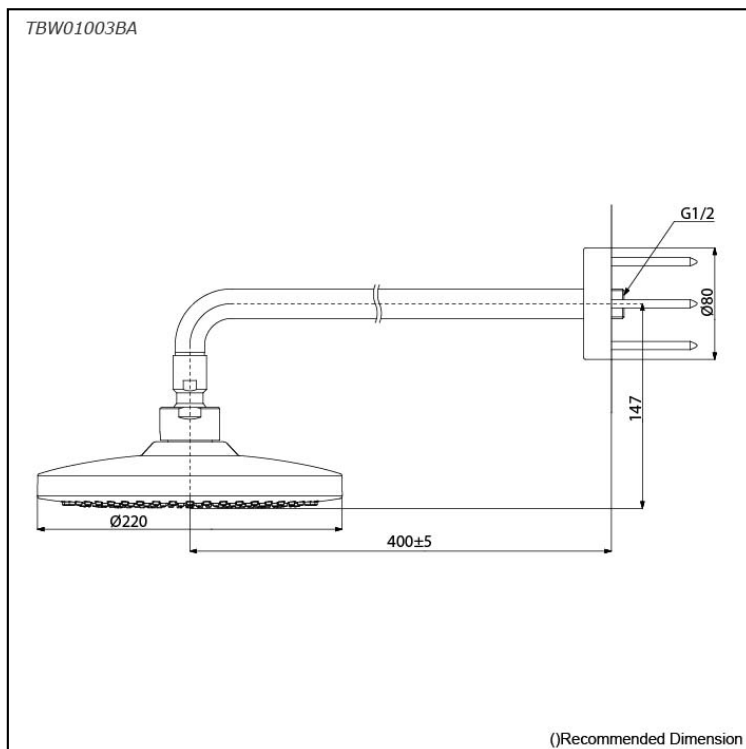

G Selection
Over Head Shower
(Wall Type) (1 mode)

Features

- 1 mode function, Round shape over head shower (COMFORT WAVE)
- Safety with anti-drop mechanism

Specifications

Water Pressure: 0.05 Mpa ~ 1.0 Mpa
 Finish: Chrome
 Material: Brass (Body)
 ABS Plastic (Shower)
 Size: Diameter: 220mm
 Shape: Round

Parts description

- **TBW01003BA**
Over Head Shower (Wall Type) (1 mode)

Flow Rate