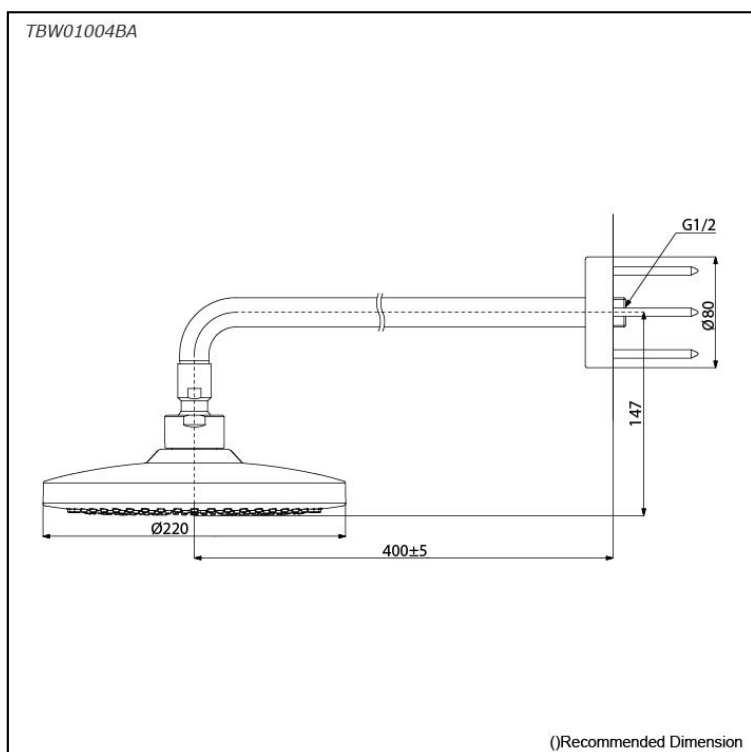

G Selection
Over Head Shower
(Wall Type) (2 mode)

Features

- 2 mode functions, Round shape over head shower (COMFORT WAVE & WARM SPA)
- Safety with anti-drop mechanism

Specifications

Water Pressure: 0.05 Mpa ~ 1.0 Mpa
 Finish: Chrome
 Material: Brass (Body)
 ABS Plastic (Shower)
 Shape: Round
 Size: Diameter: 220mm

Parts description

- **TBW01004BA**
Over Head Shower (Wall Type) (2 mode)

Flow Rate