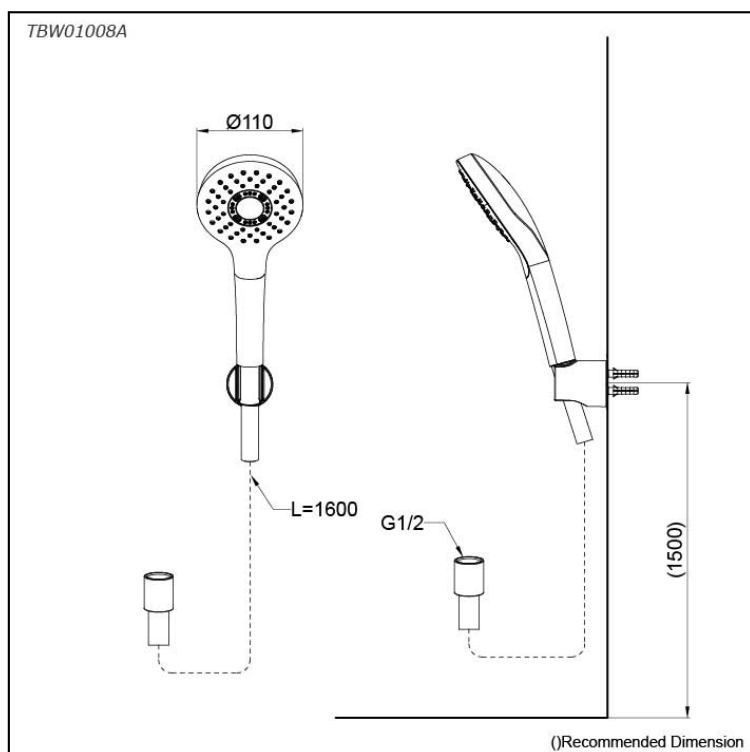

G Selection
Hand Shower
(1 mode)

Features

- 1 mode function with Round shape hand shower (COMFORT WAVE)
- Comfortable use with anti-rotation mechanism

Specifications

Finish:	Chrome
Material:	ABS Plastic (Shower)
Shape:	Round
Dimension:	Diameter 110mm
Water Pressure:	0.05MPa~0.75MPa

Parts description

- **TBW01008A**
Hand Shower (1 mode)

Flow Rate

TBW01008A