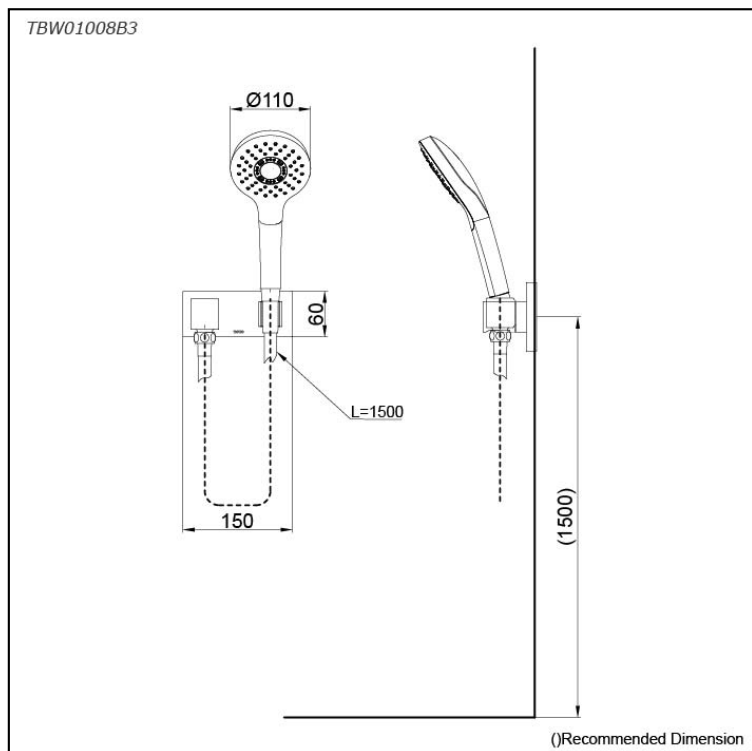

Hand Shower Set
(1 mode)

Features

- 1 mode function with Round shape hand shower (COMFORT WAVE)
- Comfortable use with anti-rotation mechanism
- Shower Set include Hanger and Hose

Specifications

Finish:	Chrome
Material:	ABS Plastic (Shower)
Shape:	Round
Dimension:	Diameter 110mm
Water Pressure:	0.05MPa~0.75MPa

Parts description

- **TBW01008B3**
Hand Shower
(1 mode)

Flow Rate

TBW01008B3