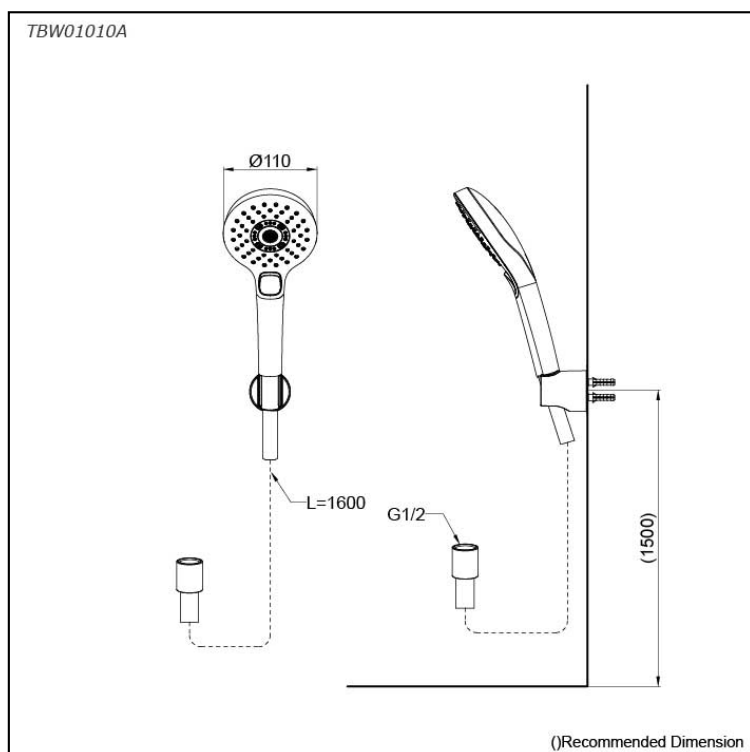

### Features

- 3 mode function, Round shape hand shower (WARM PILLAR, COMFORT WAVE, ACTIVE WAVE)
- Comfortable use with anti-rotation mechanism

### Specifications

Finish:	Chrome
Material:	ABS Plastic (Shower)
Shape:	Round
Dimension:	Diameter 110mm
Water Pressure:	0.05MPa~0.75MPa

### Parts description

- **TBW01010A**  
Hand Shower (3 mode)

### Flow Rate

TBW01010A