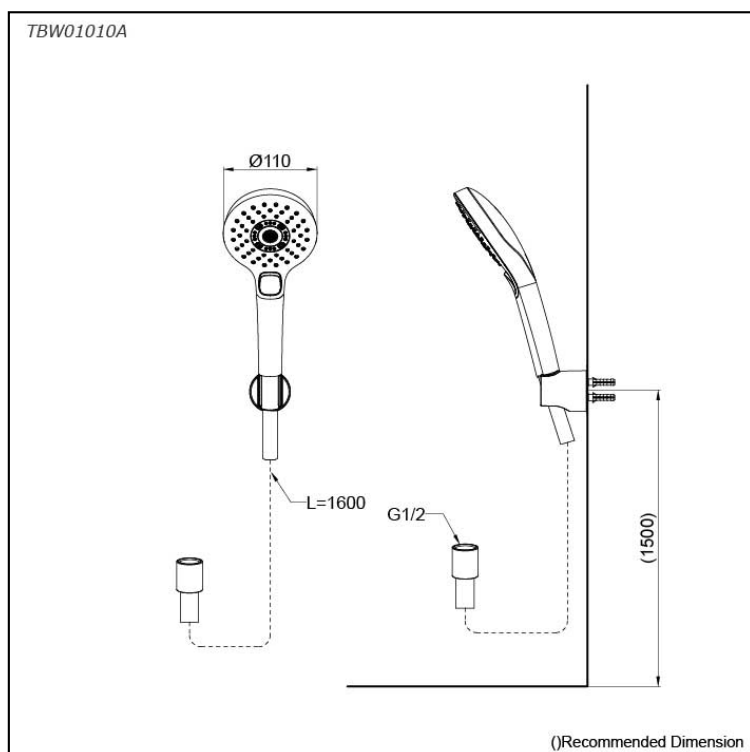

G Selection Hand Shower (3 mode)

Features

- 3 mode function, Round shape hand shower (WARM PILLAR, COMFORT WAVE, ACTIVE WAVE)
- Comfortable use with anti-rotation mechanism

Specifications

Finish:	Chrome
Material:	ABS Plastic (Shower)
Shape:	Round
Dimension:	Diameter 110mm
Water Pressure:	0.05MPa~0.75MPa

Parts description

- **TBW01010A**
Hand Shower (3 mode)

Flow Rate

TBW01010A