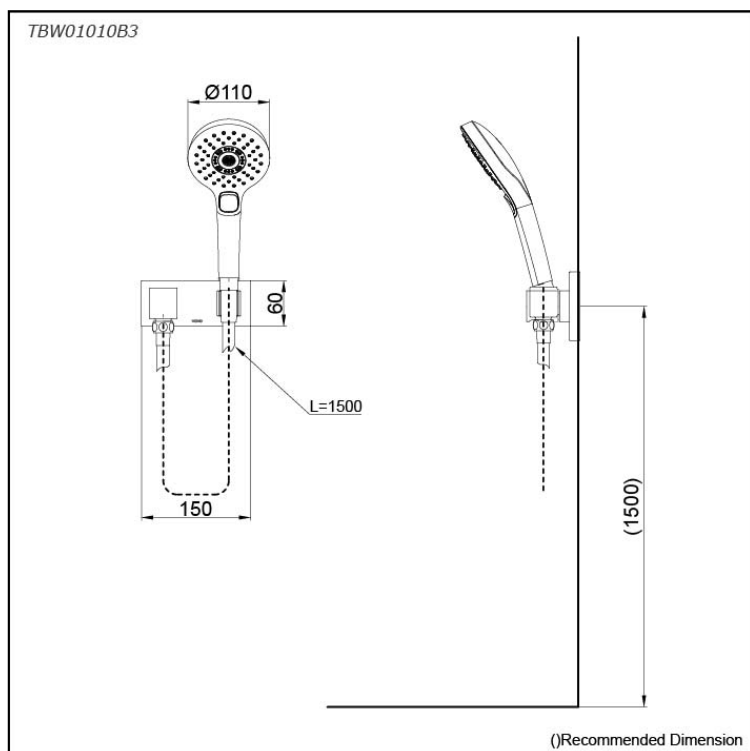

## Features

- 3 mode function, Round shape hand shower (WARM SPA, COMFORT WAVE, ACTIVE WAVE)
- Comfortable use with anti-rotation mechanism
- Shower Set include Hanger and Hose

## Specifications

Finish:	Chrome
Material:	ABS Plastic (Shower)
Shape:	Round
Dimension:	Diameter 110mm
Water Pressure:	0.05MPa~0.75MPa

## Parts description

- **TBW01010B3**  
Hand Shower  
(3 mode)

### Flow Rate

TBW01010B3