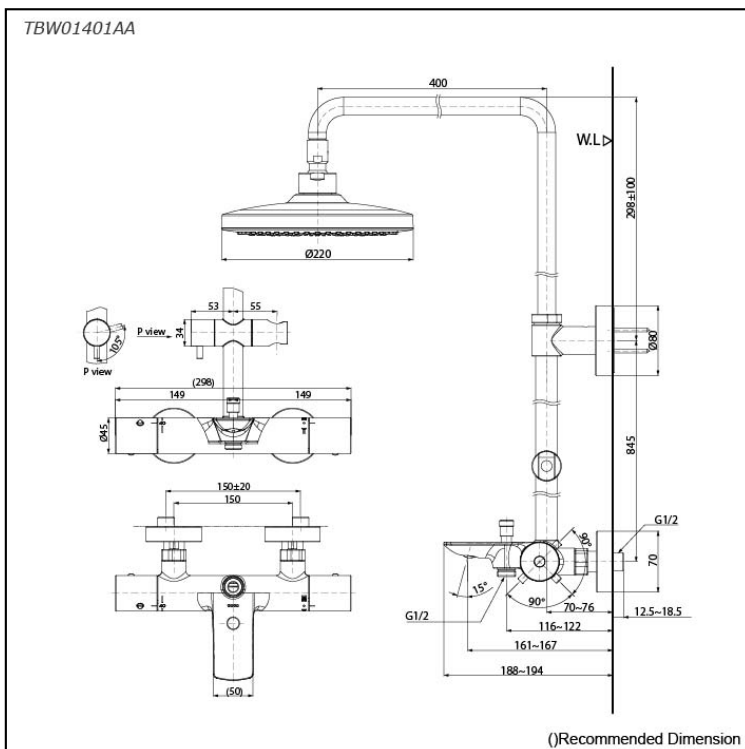

G Selection
Thermostat Shower Column (1 Mode)
 (w/o Hand Shower) (w/ Spout)

Features

- 1 mode function, Round shape over head shower (COMFORT WAVE)
- Safety with anti-drop mechanism
- SMA Thermostat valve with heat insulation
- Thermostat Controller

Specifications

Finish:	Chrome
Material:	Brass (Body) Plastic (Shower)
Water Pressure:	0.12MPa~1.0MPa
Dimension:	Diameter: 220mm
Shape Shower Head:	Round

Parts description

- **TBW01401AA**
 Thermostat Shower Column (1 Mode)
 (w/o Hand Shower) (w/ Spout)

Flow Rate