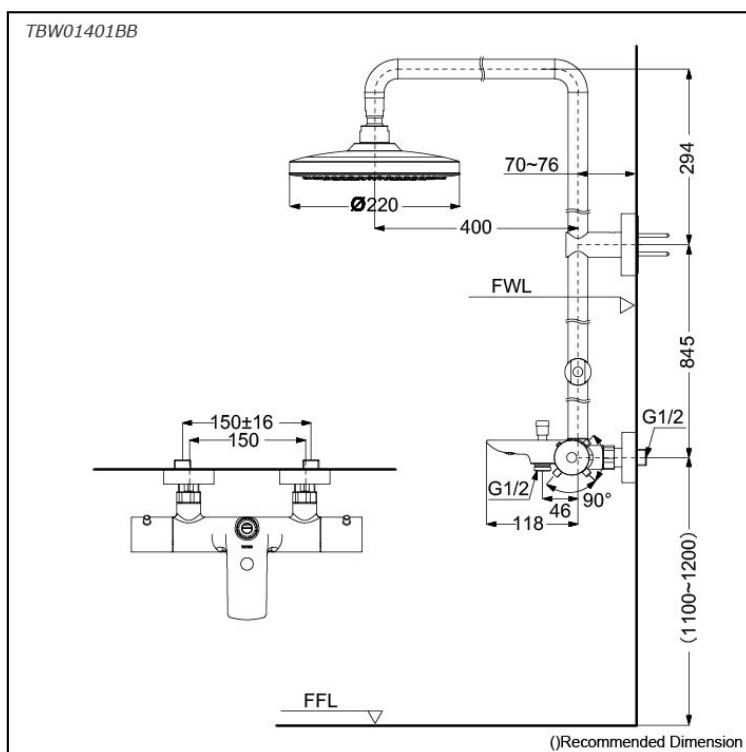

G Selection
 Thermostat Shower Column (1 Mode)
 (w/o Hand Shower) (w/ Spout)

Features

- 1 mode function, Round shape over head shower (COMFORT WAVE)
- Safety with anti-drop mechanism
- SMA Thermostat valve with heat insulation
- Thermostat Controller

Specifications

Finish:	Chrome
Material:	Brass (Body) Plastic (Shower)
Water Pressure:	0.05MPa~1.0MPa
Dimension:	Diameter: 220mm
Shape Shower Head:	Round

Parts description

- **TBW01401BB**
 Thermostat Shower Column (1 Mode)
 (w/o Hand Shower) (w/ Spout)

Flow Rate