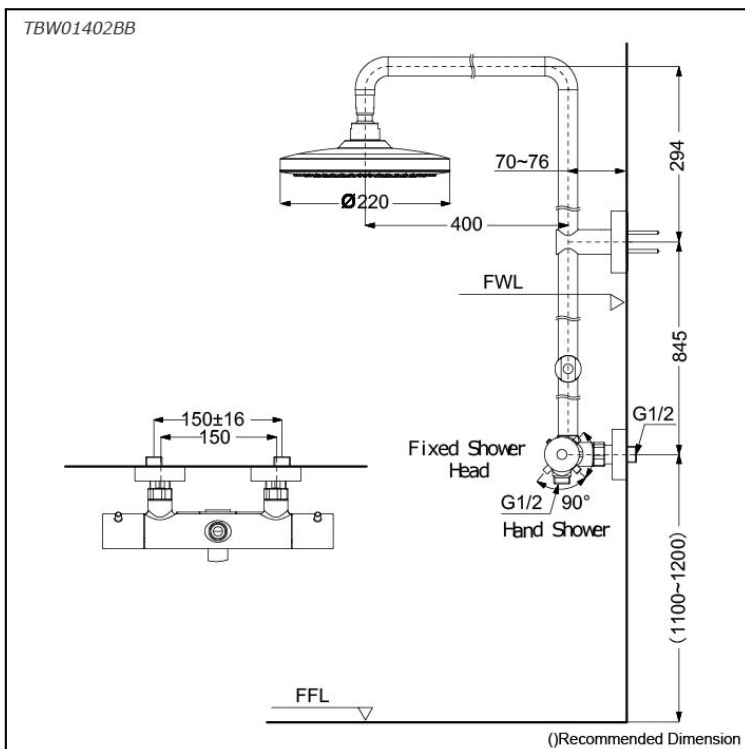

G Selection
 Thermostat Shower Column (1 mode)
 (w/o Hand Shower) (w/o Spout)

Features

- 1 mode function, Round shape over head shower (COMFORT WAVE)
- Safety with anti-drop mechanism
- SMA Thermostat valve with heat insulation
- Thermostat Controller

Specifications

Finish:	Chrome
Material:	Brass (Body) Plastic (Shower)
Water Pressure:	0.05MPa~1.0MPa
Dimension:	Diameter: 220mm
Shape Shower Head:	Round

Parts description

- **TBW01402BB**
 Thermostat Shower Column (1 mode)
 (w/o Hand Shower) (w/o Spout)

Flow Rate