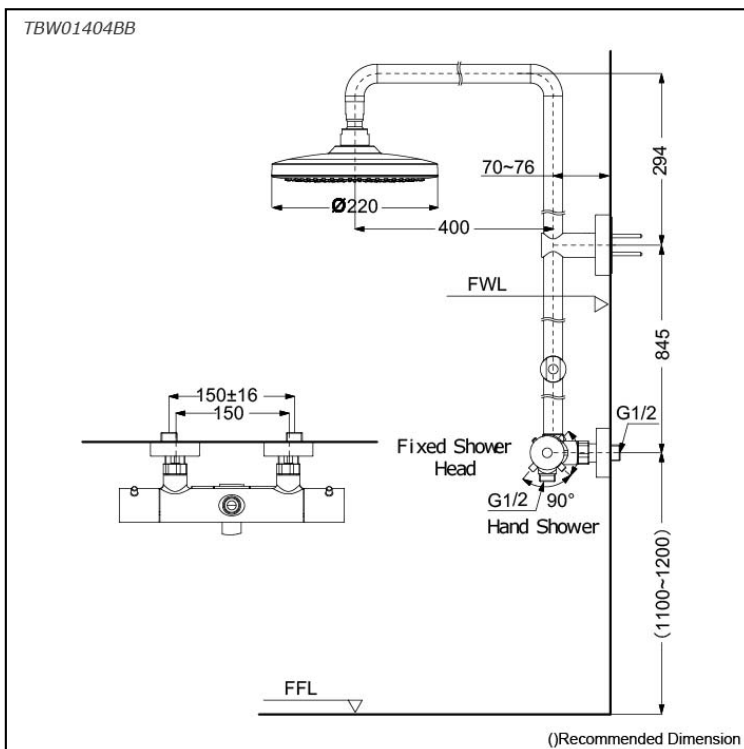

G Selection
Thermostat Shower Column (2 mode)
 (w/o Hand Shower) (w/o Spout)

Features

- 2 mode function, Round shape over head shower (COMFORT WAVE, WARM SPA)
- Safety with anti-drop mechanism
- SMA Thermostat valve with heat insulation
- Thermostat Controller

Specifications

Finish:	Chrome
Material:	Brass (Body) Plastic (Shower)
Water Pressure:	0.05MPa~1.0MPa
Dimension:	Diameter: 220mm
Shape	Round
Shower Head:	

Parts description

- **TBW01404BB**
 Thermostat Shower Column (2 mode)
 (w/o Hand Shower) (w/o Spout)

Flow Rate