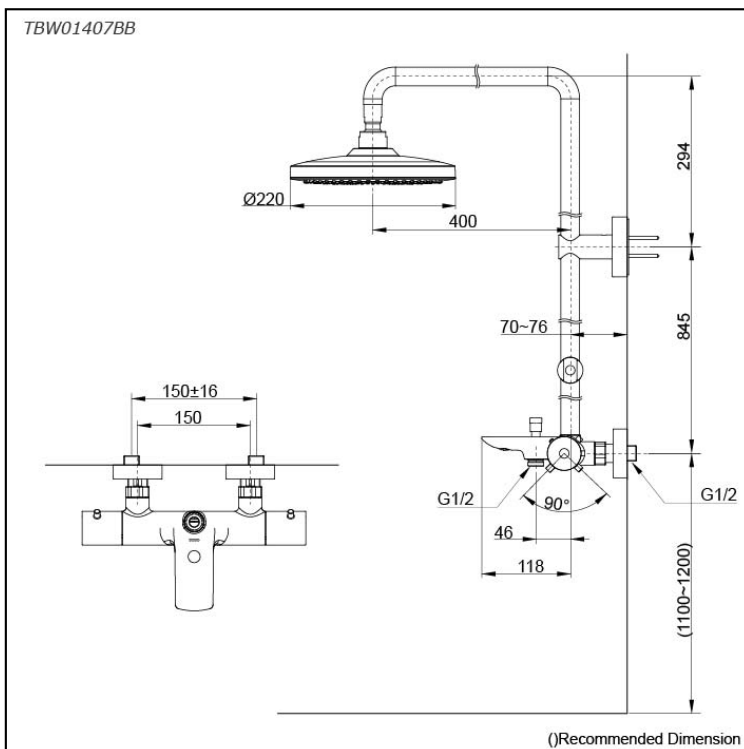

G Selection
Thermostat Shower Column (2 mode)
(w/o Hand Shower) (w/ Spout)

Features

- 2 mode function, Round shape over head shower (COMFORT WAVE, WARM SPA)
- Safety with anti-drop mechanism
- SMA Thermostat valve with heat insulation
- Thermostat Controller

Specifications

Finish:	Chrome
Material:	Brass (Body) Plastic (Shower)
Water Pressure:	0.05MPa~1.0MPa
Dimension:	Diameter: 220mm
Shape Shower Head:	Round

Parts description

- **TBW01407BB**
 Thermostat Shower Column (2 mode)
 (w/o Hand Shower) (w/ Spout)

Flow Rate