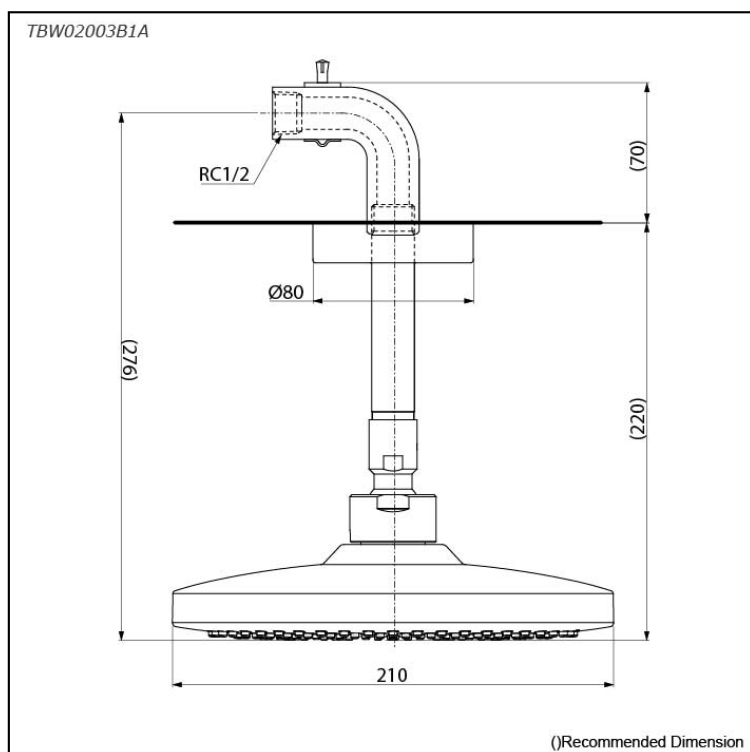

*G Selection
Fixed Shower Head
(Ceiling Type)*

Features

- 1 mode function, Square shape fixed shower head (COMFORT WAVE)

Specifications

Water Pressure:	0.05 Mpa ~ 1.0 Mpa
Finish:	Chrome
Material:	Brass (Body) ABS Plastic (Shower)
Size:	210mm
Shape:	Square

Parts description

- **TBW02003B1A**
Fixed Shower Head (Ceiling Type)
(1 mode)

Flow Rate