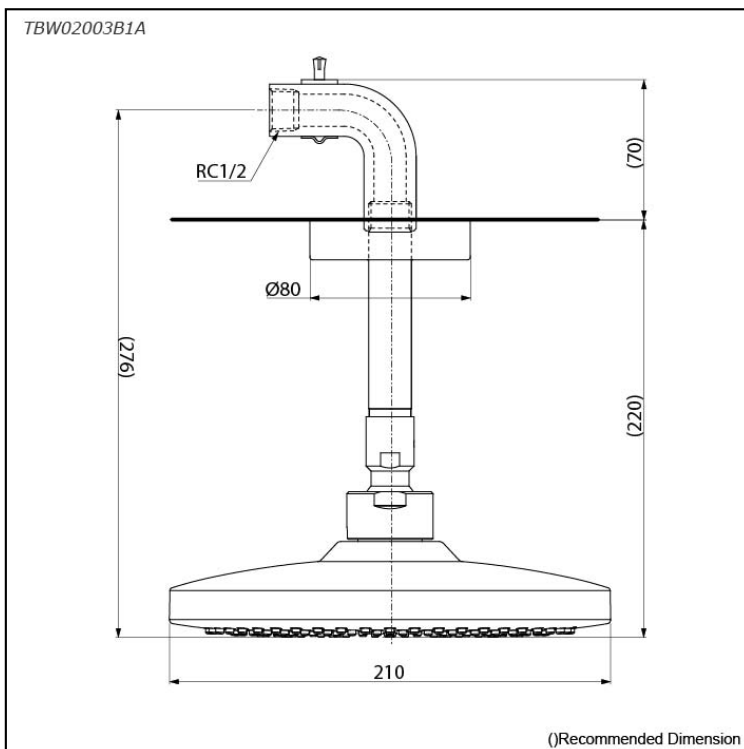

G Selection
Fixed Shower Head
(Ceiling Type)

Features

- 1 mode function, Square shape fixed shower head (COMFORT WAVE)

Specifications

Water Pressure:	0.05 Mpa ~ 1.0 Mpa
Finish:	Chrome
Material:	Brass (Body) ABS Plastic (Shower)
Size:	210mm
Shape:	Square

Parts description

- **TBW02003B1A**
Fixed Shower Head (Ceiling Type)
(1 mode)

Flow Rate