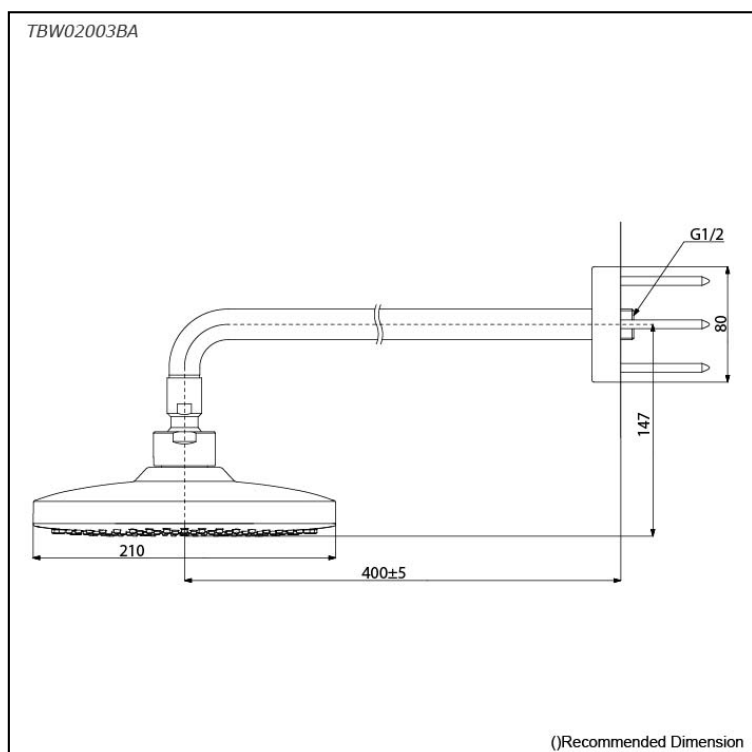

G Selection
Over Head Shower
(Wall Type) (1 mode)

Features

- 1 mode function, Square shape over head shower (COMFORT WAVE)
- Safety with anti-drop mechanism

Specifications

Water Pressure:	0.05 Mpa ~ 1.0 Mpa
Finish:	Chrome
Material:	Brass (Body) ABS Plastic (Shower)
Size:	220mm
Shape:	Square

Parts description

- **TBW02003BA**
Over Head Shower (Wall Type) (1 mode)

Flow Rate