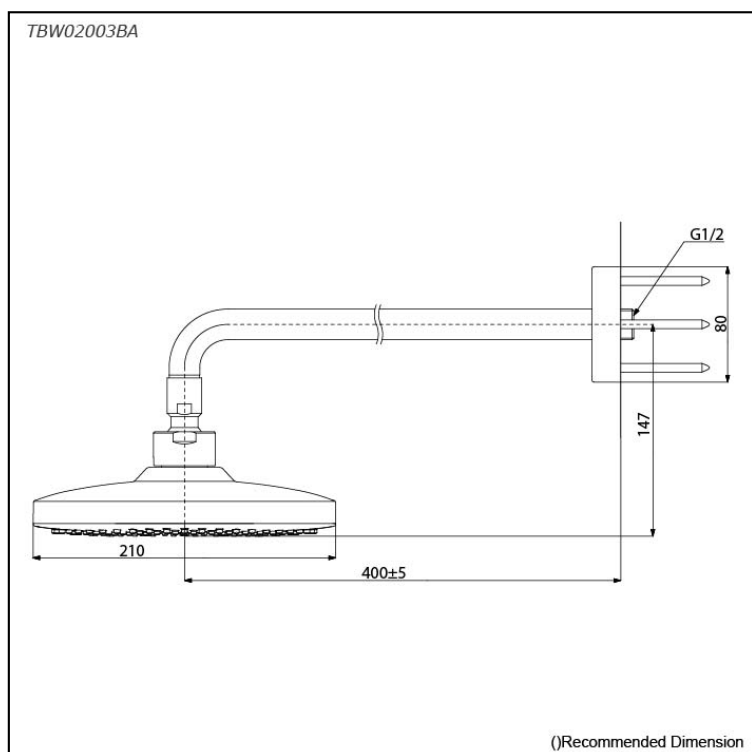

### Features

- 1 mode function, Square shape over head shower (COMFORT WAVE)
- Safety with anti-drop mechanism

### Specifications

Water Pressure: 0.05 Mpa ~ 1.0 Mpa  
 Finish: Chrome  
 Material: Brass (Body)  
 ABS Plastic (Shower)  
 Size: 220mm  
 Shape: Square

### Parts description

- **TBW02003BA**  
Over Head Shower (Wall Type) (1 mode)