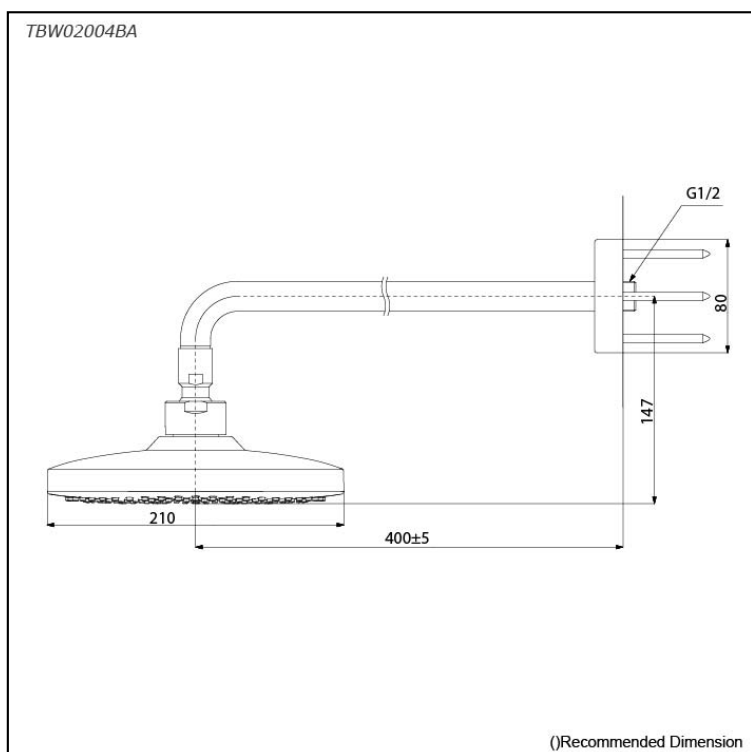

### Features

- 2 mode functions, Round shape over head shower (COMFORT WAVE & WARM SPA)
- Safety with anti-drop mechanism

### Specifications

Water Pressure: 0.05 Mpa ~ 1.0 Mpa  
 Finish: Chrome  
 Material: Brass (Body)  
 ABS Plastic (Shower)  
 Size: 220mm  
 Shape: Square

### Parts description

- **TBW02004BA**  
Over Head Shower (Wall Type) (2 mode)