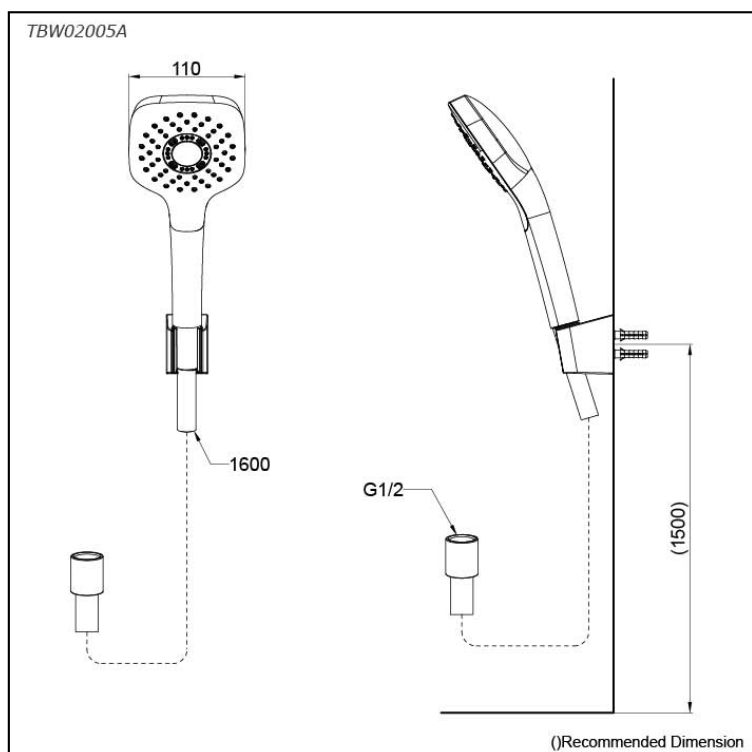

G Selection
Hand Shower
(1 mode)

Features

- 1 mode function, Square shape hand shower (COMFORT WAVE)
- Comfortable use with anti-rotation mechanism.

Specifications

Finish:	Chrome
Material:	ABS Plastic (Shower)
Shape:	Square
Dimension:	110mm
Water Pressure:	0.05MPa~0.75MPa

Parts description

- **TBW02005A**
Hand Shower (1 mode)

Flow Rate

TBW02005A