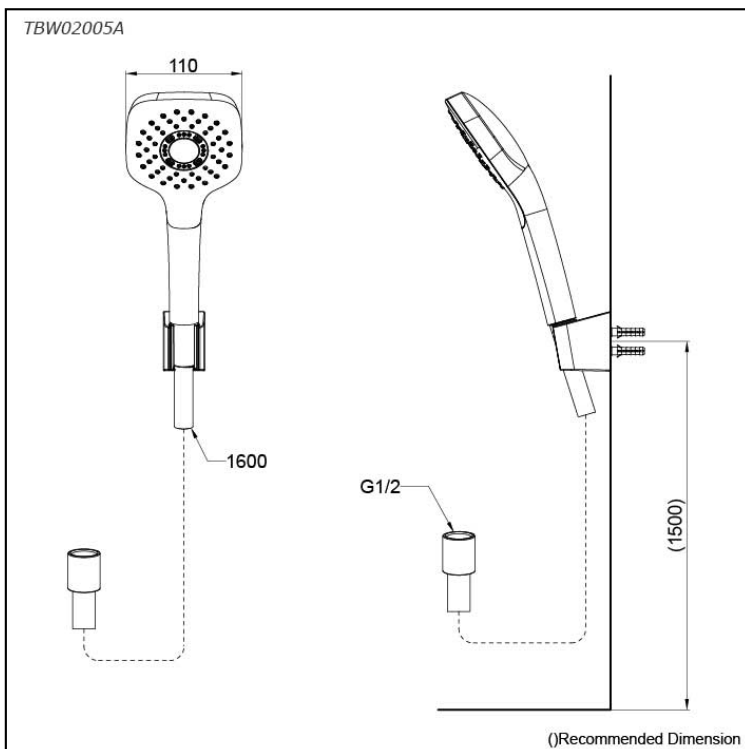

*G Selection
Hand Shower
(1 mode)*

Features

- 1 mode function, Square shape hand shower (COMFORT WAVE)
- Comfortable use with anti-rotation mechanism.

Specifications

Finish:	Chrome
Material:	ABS Plastic (Shower)
Shape:	Square
Dimension:	110mm
Water Pressure:	0.05MPa~0.75MPa

Parts description

- **TBW02005A**
Hand Shower (1 mode)

Flow Rate

TBW02005A