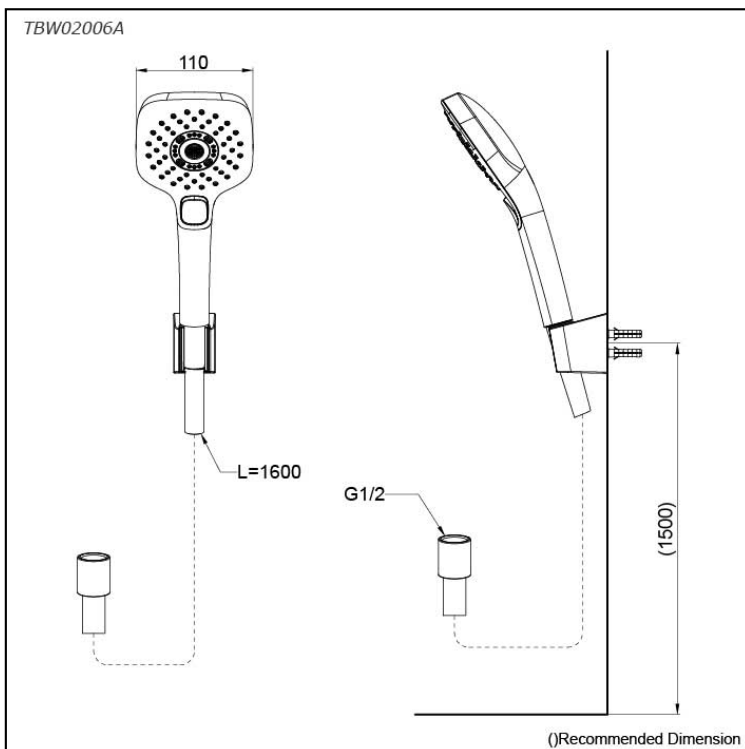

G Selection Hand Shower (3 mode)

Features

- 3 mode function, Square shape hand shower (WARM PILLAR, COMFORT WAVE, ACTIVE WAVE)
- Comfortable use with anti-rotation mechanism.

Specifications

Finish:	Chrome
Material:	ABS Plastic (Shower)
Shape:	Square
Dimension:	110mm
Water Pressure:	0.05MPa~0.75MPa

Parts description

- **TBW02006A**
Hand Shower (3 mode)

Flow Rate

TBW02006A