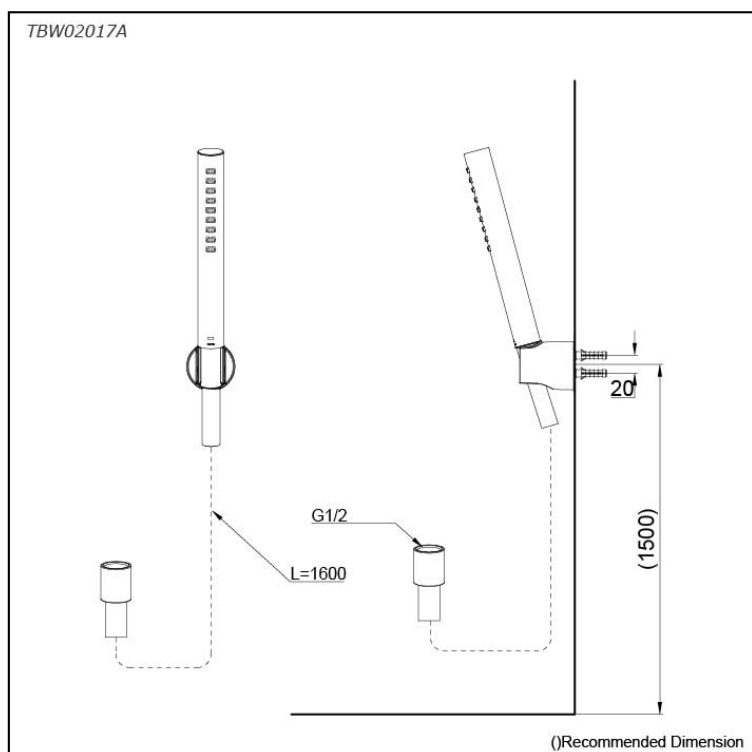

G Selection
Hand Shower
(1 mode)

Features

- 1 mode function, Cylindrical shape hand shower (COMFORT WAVE)
- Comfortable use with anti-rotation mechanism.

Specifications

Finish: Chrome
Material: ABS Plastic (Shower)
Shape: Cylinder
Water Pressure: 0.05MPa~0.75MPa

Parts description

- **TBW02017A**
Hand Shower (1 mode)

Flow Rate