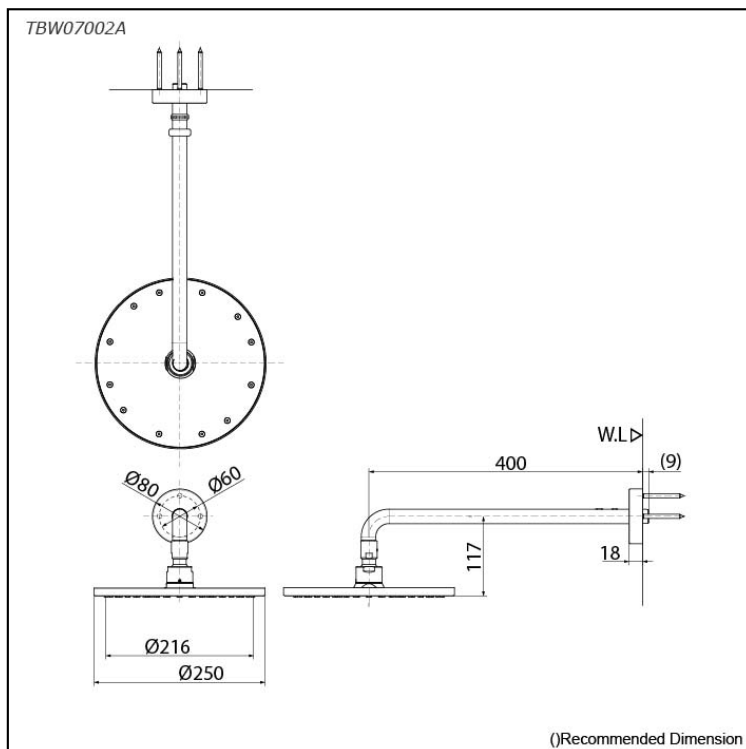

G Selection
Over Head Shower
(Wall Type) (1 mode)

Features

- 1 mode function, Round shape over head shower (COMFORT WAVE)

Specifications

| | |
|-----------------|-----------------|
| Finish: | Chrome |
| Material: | Brass |
| Shape: | Round |
| Dimension: | Diameter: 250mm |
| Water Pressure: | 0.12MPa~1.0MPa |

Parts description

- **TBW07002A**
Over Head Shower (Wall Type) (1 mode)

Flow Rate