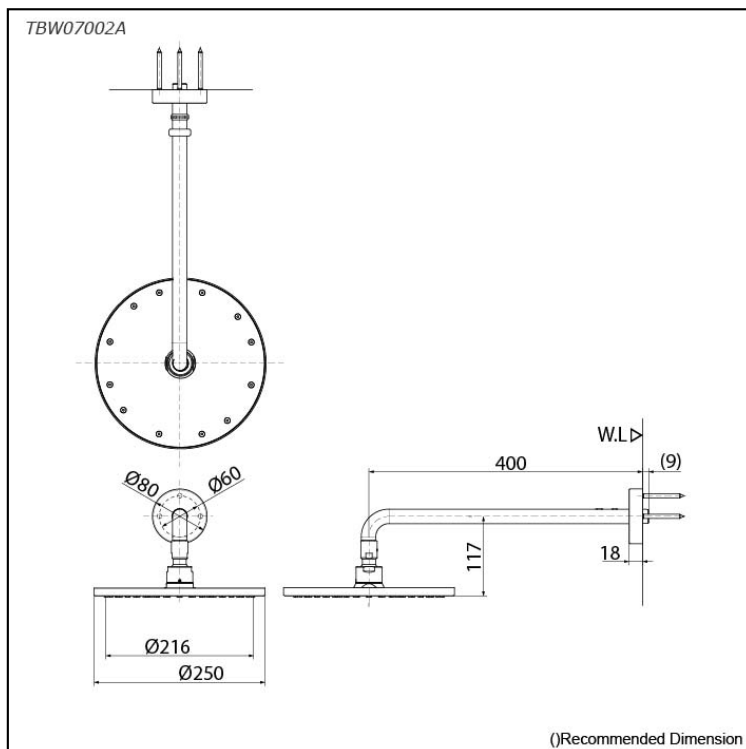

G Selection
Over Head Shower
(Wall Type) (1 mode)

Features

- 1 mode function, Round shape over head shower (COMFORT WAVE)

Specifications

Finish:	Chrome
Material:	Brass
Shape:	Round
Dimension:	Diameter: 250mm
Water Pressure:	0.12MPa~1.0MPa

Parts description

- **TBW07002A**
Over Head Shower (Wall Type) (1 mode)

Flow Rate