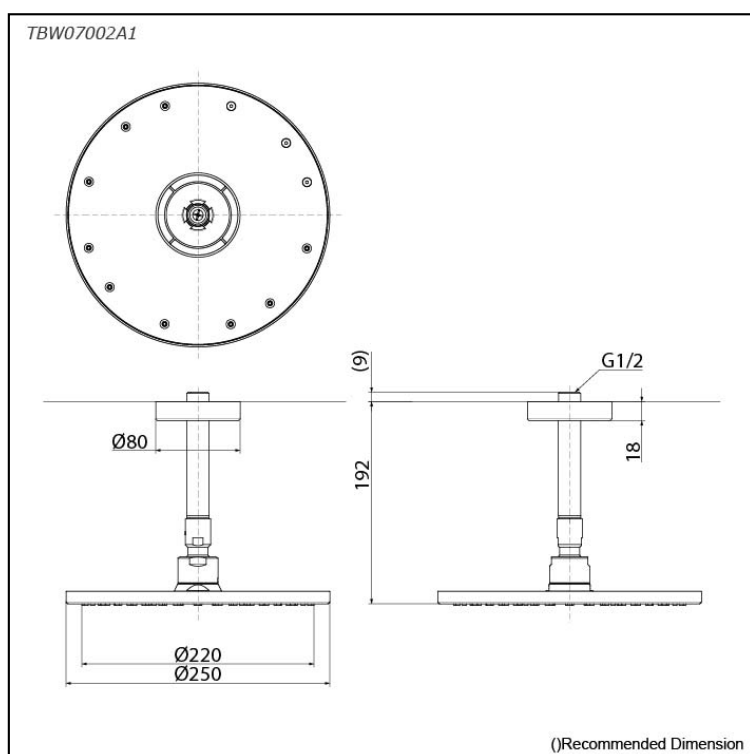

G Selection
Over Head Shower
(Ceiling Type) (1 mode)

Features

- 1 mode function, Round shape over head shower (COMFORT WAVE)

Specifications

Finish:	Chrome
Material:	Brass
Shape:	Round
Dimension:	Diameter: 250mm
Water Pressure:	0.12MPa~1.0MPa

Parts description

- **TBW07002A1**
Over Head Shower (Ceiling Type)
(1 mode)

Flow Rate