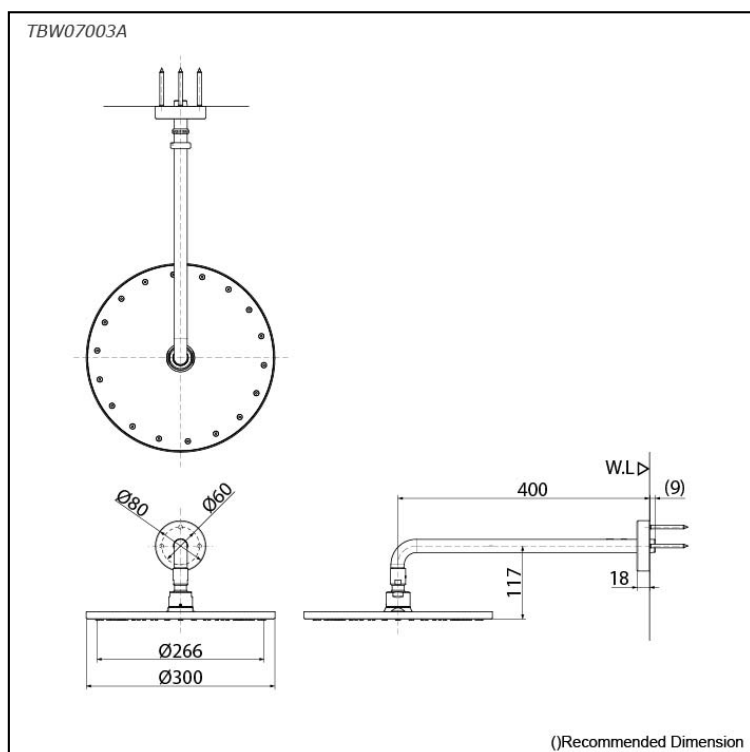

*G Selection
Over Head Shower
(Wall Type) (1 mode)*

Features

- 1 mode function, Round shape over head shower (COMFORT WAVE)

Specifications

Finish:	Chrome
Material:	Brass
Shape:	Round
Dimension:	Diameter: 300mm
Water Pressure:	0.12MPa~1.0MPa

Parts description

- **TBW07003A**
Over Head Shower (Wall Type) (1 mode)

Flow Rate