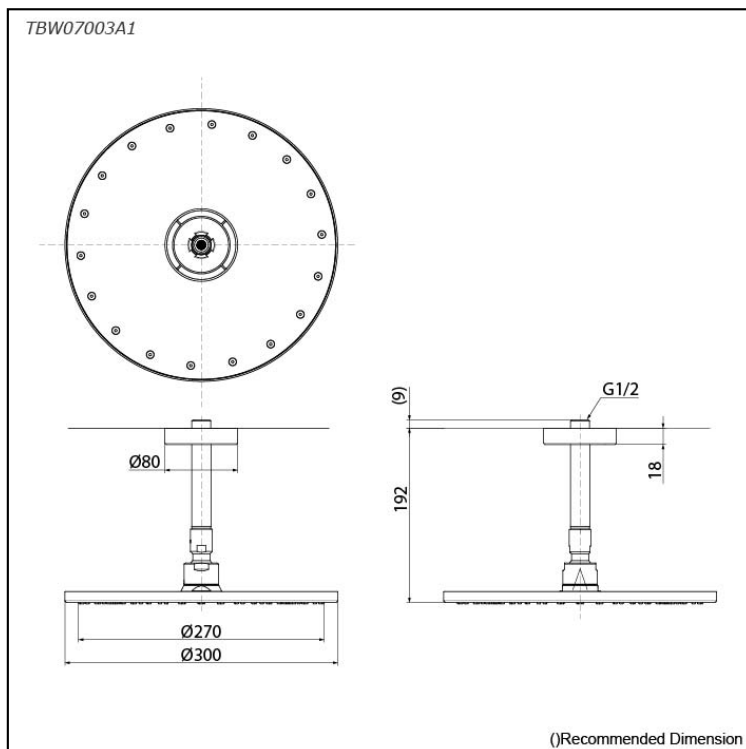

### Features

- 1 mode function, Round shape over head shower (COMFORT WAVE)

### Specifications

Finish:	Chrome
Material:	Brass
Shape:	Round
Dimension:	Diameter: 300mm
Water Pressure:	0.12MPa~1.0MPa

### Parts description

- **TBW07003A1**  
Over Head Shower (Ceiling Type)  
(1 mode)