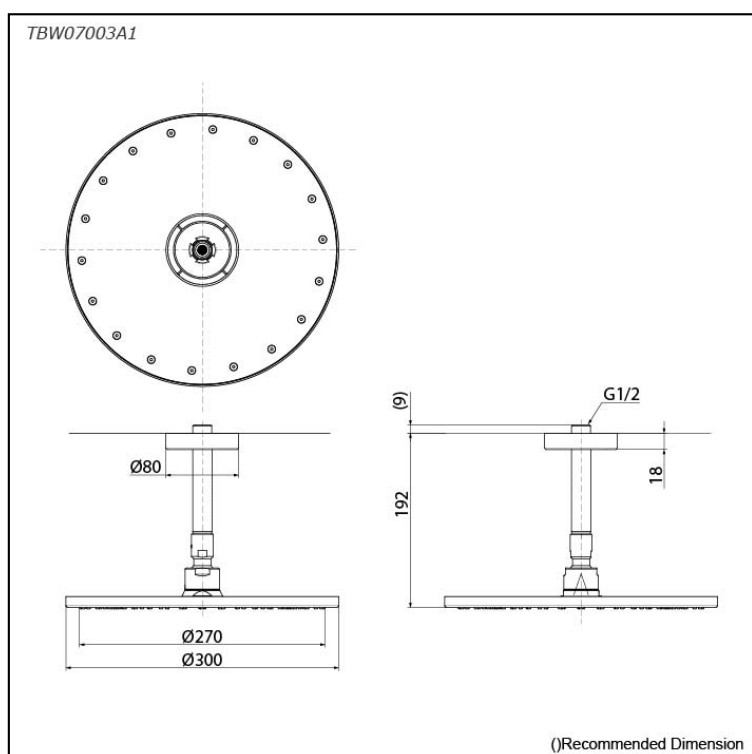

G Selection
Over Head Shower
(Ceiling Type) (1 mode)

Features

- 1 mode function, Round shape over head shower (COMFORT WAVE)

Specifications

Finish:	Chrome
Material:	Brass
Shape:	Round
Dimension:	Diameter: 300mm
Water Pressure:	0.12MPa~1.0MPa

Parts description

- **TBW07003A1**
Over Head Shower (Ceiling Type)
(1 mode)

Flow Rate