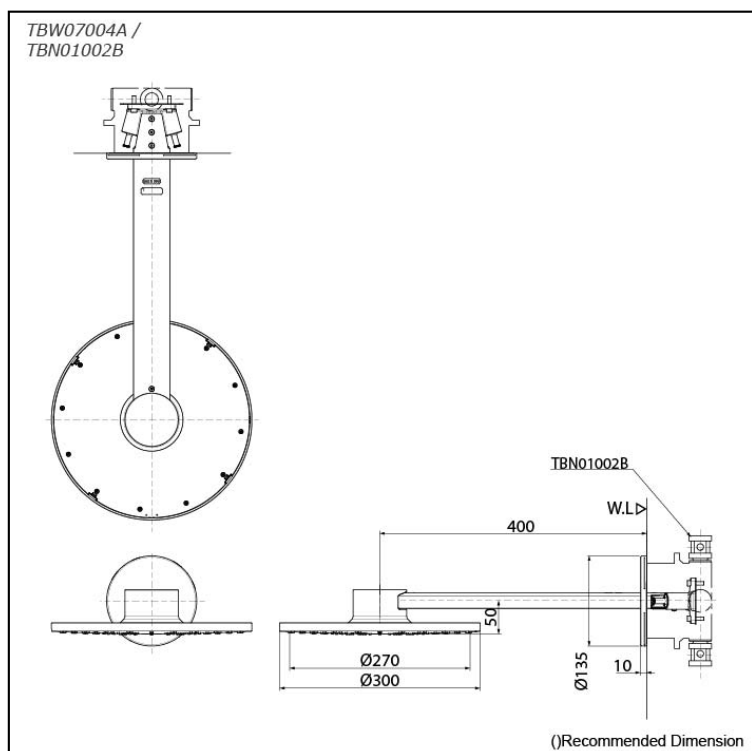

Z Selection
Over Head Shower
(Wall Type) (2 mode)

Features

- 2 mode functions, Rectangle shape over head shower (COMFORT WAVE, WARM SPA)

Specifications

Finish:	Chrome
Material:	ABS
Shape:	Round
Dimension:	Diameter: 300mm
Water Pressure:	0.15MPa~1.0MPa

Parts description

- **TBW07004A**
Over Head Shower (Wall Type) (2 mode)
- **TBN01002B**
Concealed Box

Flow Rate