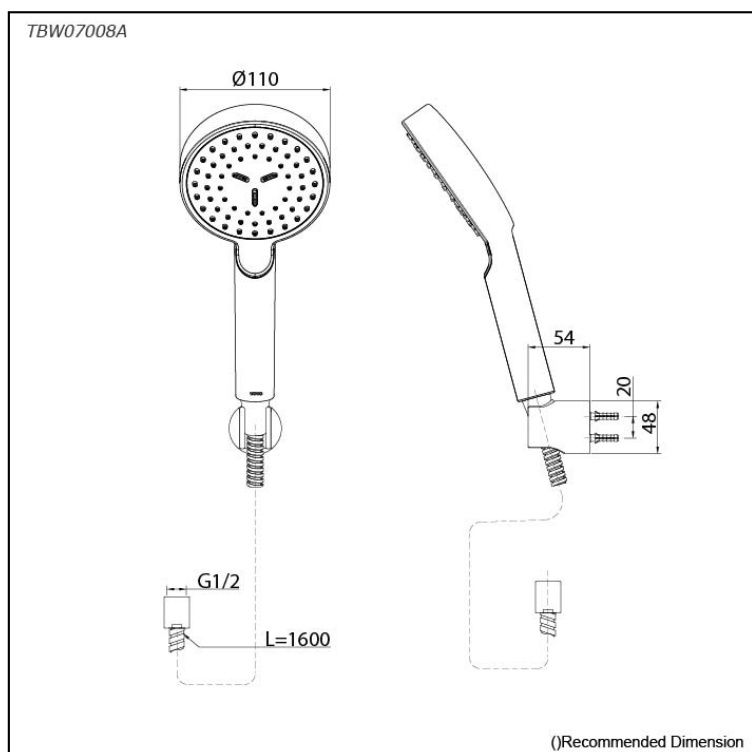

*L Selection
Hand Shower
(1 mode)*

Features

- 1 mode function, Round shape hand shower (COMFORT WAVE)
- Gorgeous and Smart Design Concept

Specifications

Finish:	Chrome
Material:	ABS Plastic (Shower)
Shape:	Round
Dimension:	Diameter 110mm
Water Pressure:	0.05MPa~1.0MPa

Parts description

- **TBW07008A**
Hand Shower (1 mode)

Flow Rate